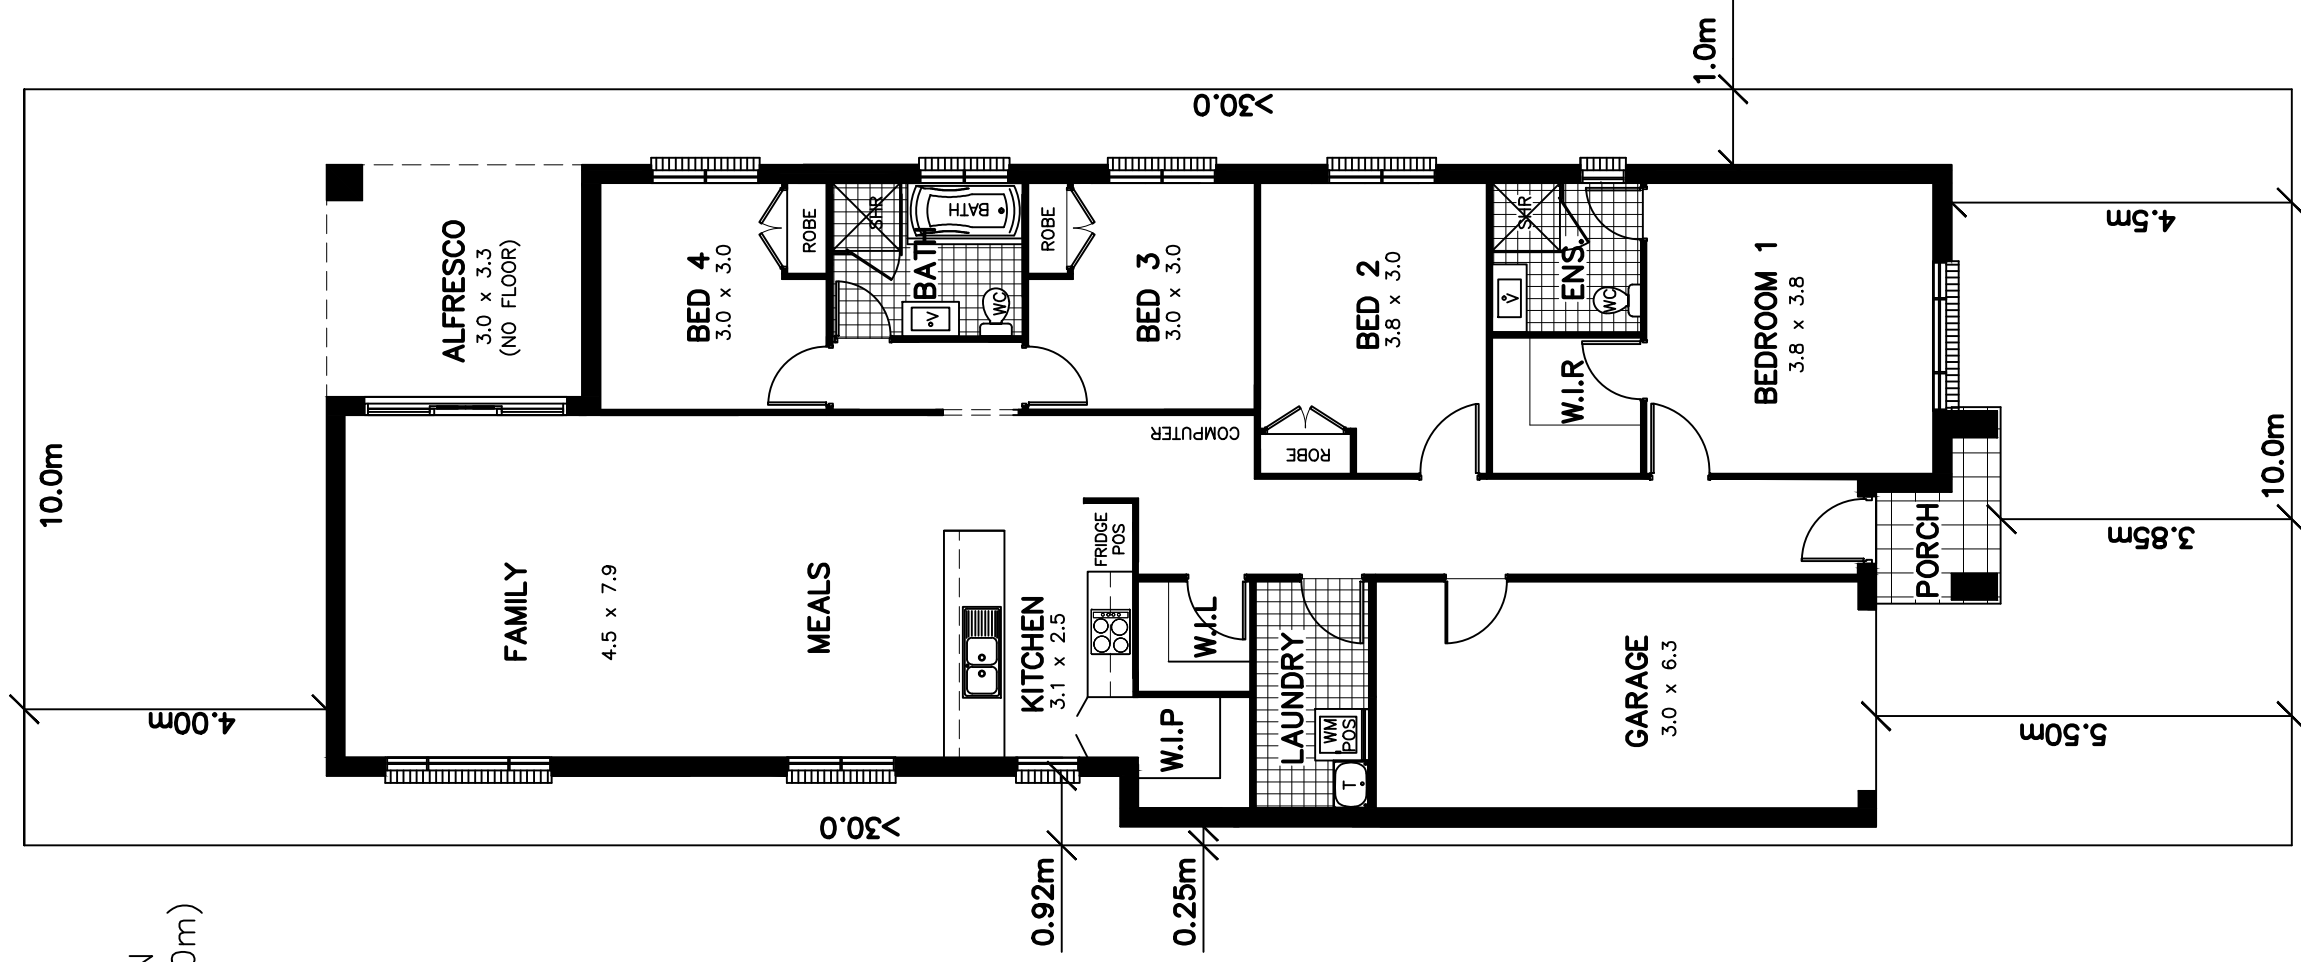

VIVA 4 BED

(REAR SETBACK CAN BE REDUCED TO 3.0m)

Area: 179.83m²
Width: 8.75m
Depth: 22.15m

19.35 SQUARES