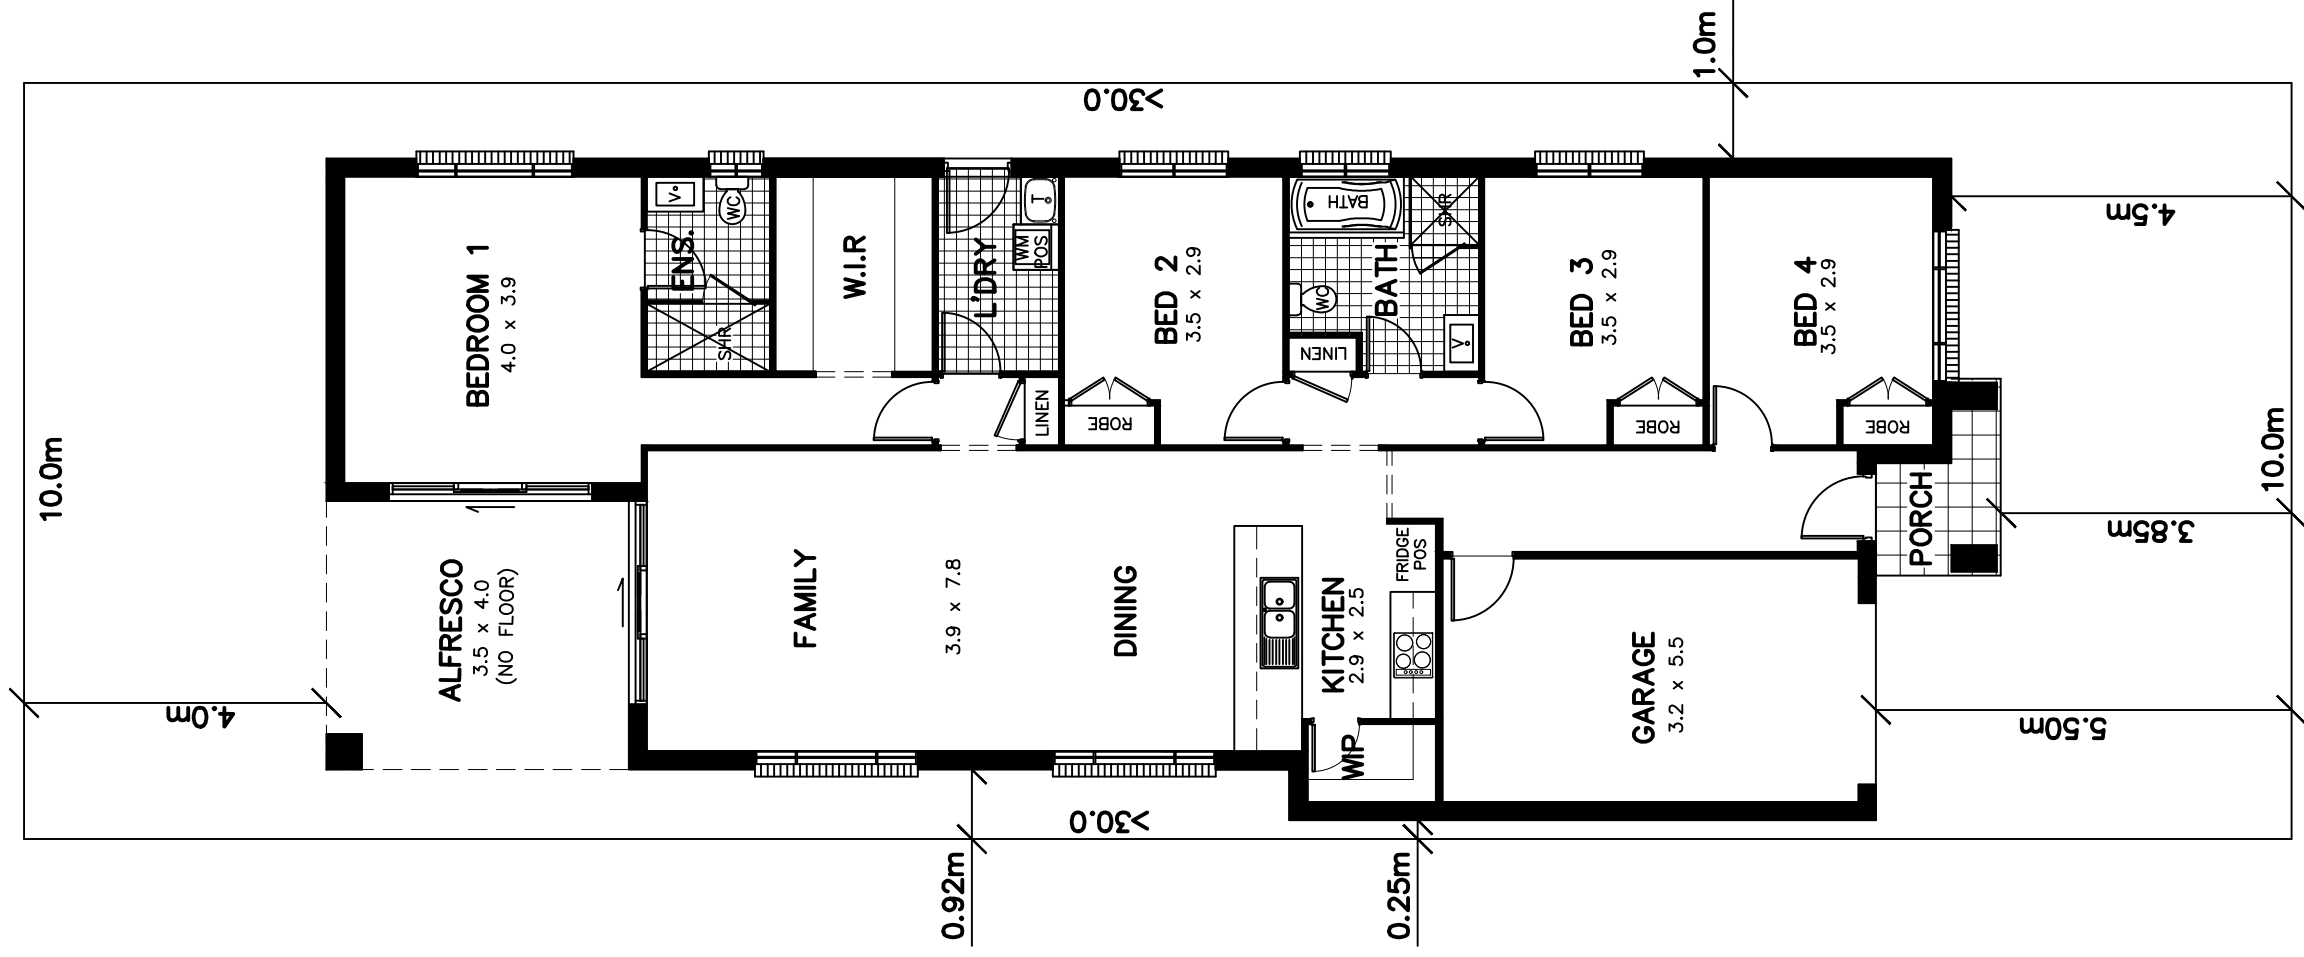

VIVA 4 BED CONVERSE

Area: 177.92m²
Width: 8.75m
Depth: 22.15m

19.15 SQUARES