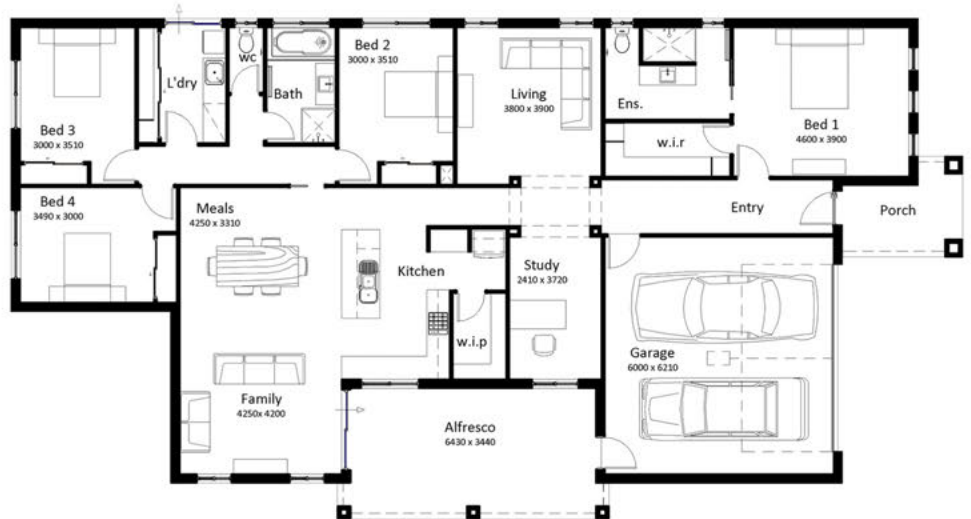

## SPECIFICATIONS

Living:	224.99m <sup>2</sup>	24.22sq
Alfresco:	22.78m <sup>2</sup>	2.45sq
Porch:	6.83m <sup>2</sup>	0.74sq
Garage:	40.85m <sup>2</sup>	4.40sq
Total:	295.46m <sup>2</sup>	31.80sq
House Width:	13.14m	
House Length:	25.56m	

# THE ARLINGTON MKII 29

Living:	198.95m2	21.42sq
Alfresco:	22.78m2	2.45sq
Porch:	6.83m2	0.74sq
Garage:	40.85m2	4.40sq
Total:	269.41m2	29.00sq

House Width: 13.14m  
House Length: 24.97m

# THE ARLINGTON MKII 34

Living:	239.49m2	25.78sq
Alfresco:	24.68m2	2.66sq
Porch:	6.83m2	0.74sq
Garage:	42.17m2	4.54sq
Total:	313.17m2	33.71sq

House Width: 13.14m  
House Length: 26.97m