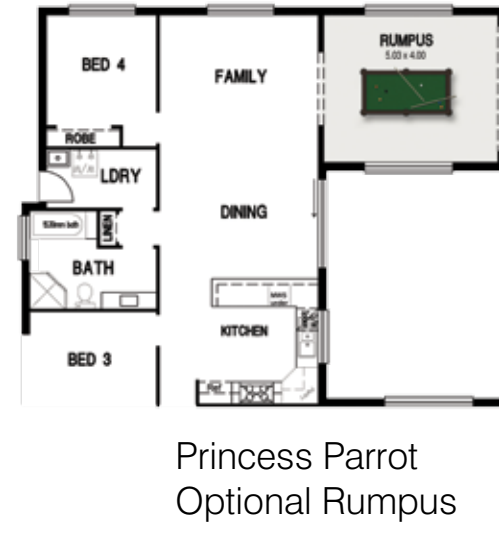

# PRINCESS PARROT

# PRINCESS PARROT

**WIDTH:** 13.45m

**LENGTH:** 21.73m

**SIZE:** 237.66 sqm  
(includes optional Alfresco)

**25.55 squares**

TRADITIONAL FACADE

MODERN FACADE

OAKWOOD FACADE