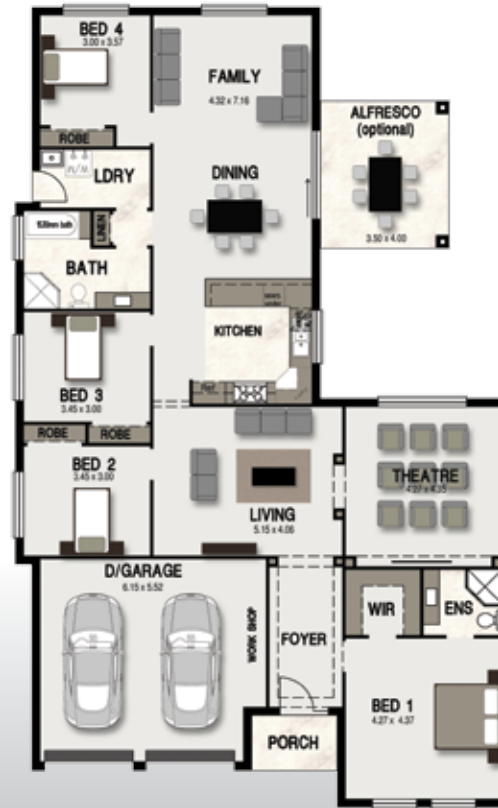

CLASSIC FACADE

# PRINCESS PARROT

# PRINCESS PARROT

**WIDTH:** 13.45m

**LENGTH:** 21.73m

**SIZE:** 237.66 sqm  
(includes optional Alfresco)

**25.55 squares**

TRADITIONAL FACADE

MODERN FACADE

OAKWOOD FACADE