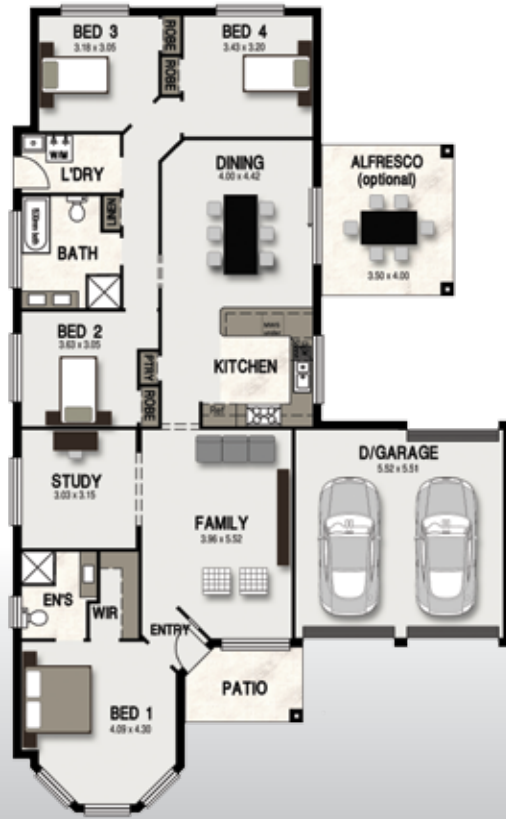

# PEACOCK SERIES 1

**WIDTH:** 13.16m  
**LENGTH:** 21.24m  
**SIZE:** 203.82 sqm  
 (includes optional  
 Alfresco)

**21.91 squares**

# PEACOCK SERIES 4

**WIDTH:** 13.16m  
**LENGTH:** 18.12m  
**SIZE:** 179.28 sqm  
(includes optional Rumpus Room)

**19.27 squares**