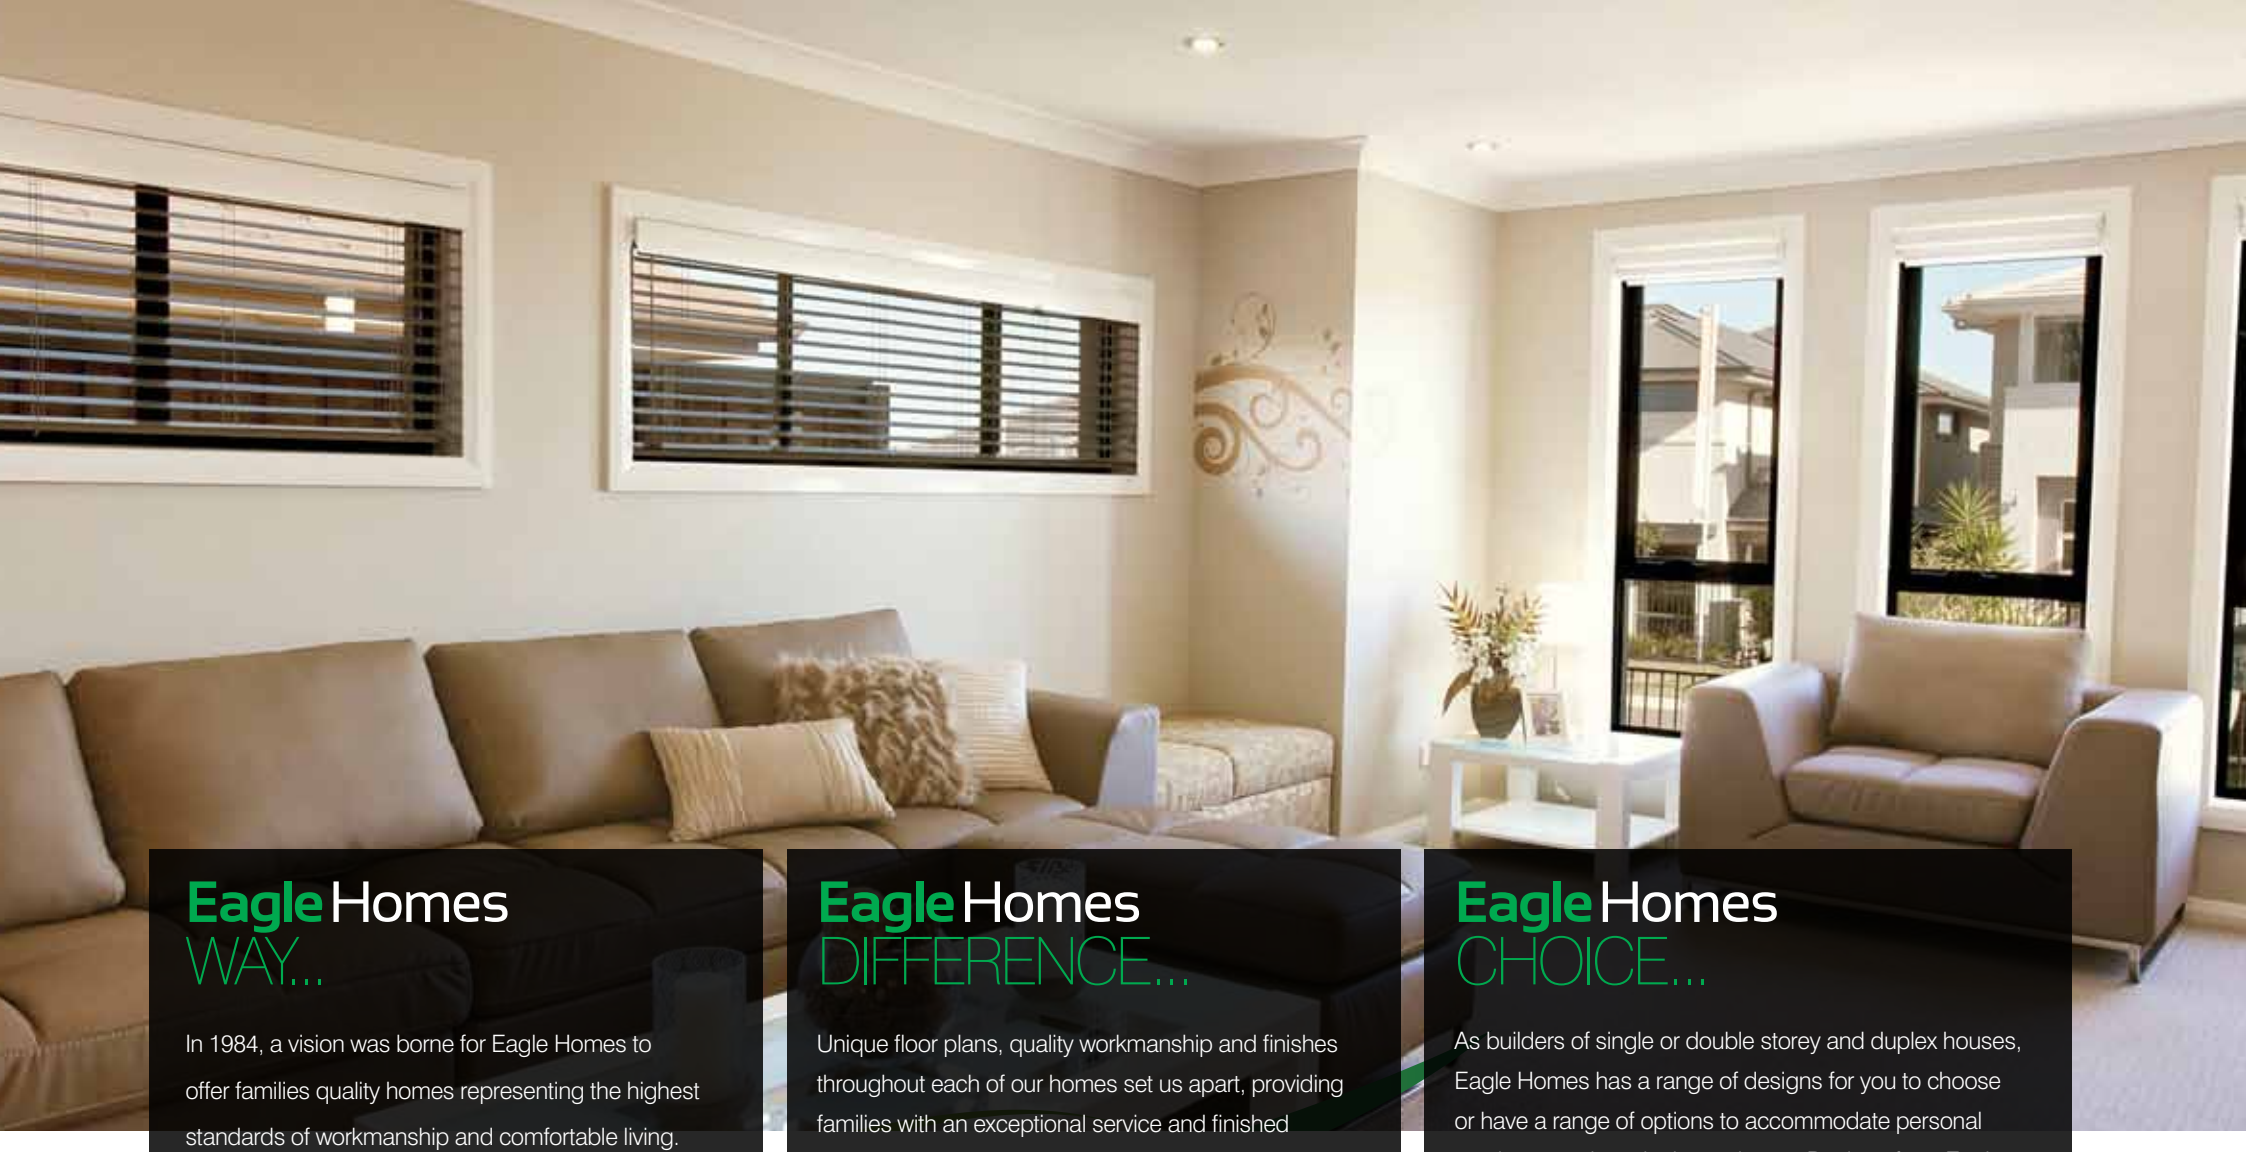

# PEACOCK SERIES

## Eagle Homes WAY...

In 1984, a vision was borne for Eagle Homes to offer families quality homes representing the highest standards of workmanship and comfortable living.

Based in greater west Sydney, Eagle Homes have helped thousands of families over many years build their home, testament to the demand for our exceptional service and workmanship. Contemporary and open plan in design, Eagle Homes build in sought after locations from Newcastle, South Coast and the greater Sydney region.

## Eagle Homes DIFFERENCE...

Unique floor plans, quality workmanship and finishes throughout each of our homes set us apart, providing families with an exceptional service and finished product.

Eagle Homes' dedication to create and build stunning, livable homes for your family's lifestyle is second to none. Known for our attention to detail, creative design ideas and quality finishes and fittings, we pride ourselves on creating homes that suit the individual lifestyle of our customers.

## Eagle Homes CHOICE...

As builders of single or double storey and duplex houses, Eagle Homes has a range of designs for you to choose or have a range of options to accommodate personal touches to truly make it your home. Designs from Eagle Homes can suit all blocks, from very narrow city blocks to homestead rural properties.