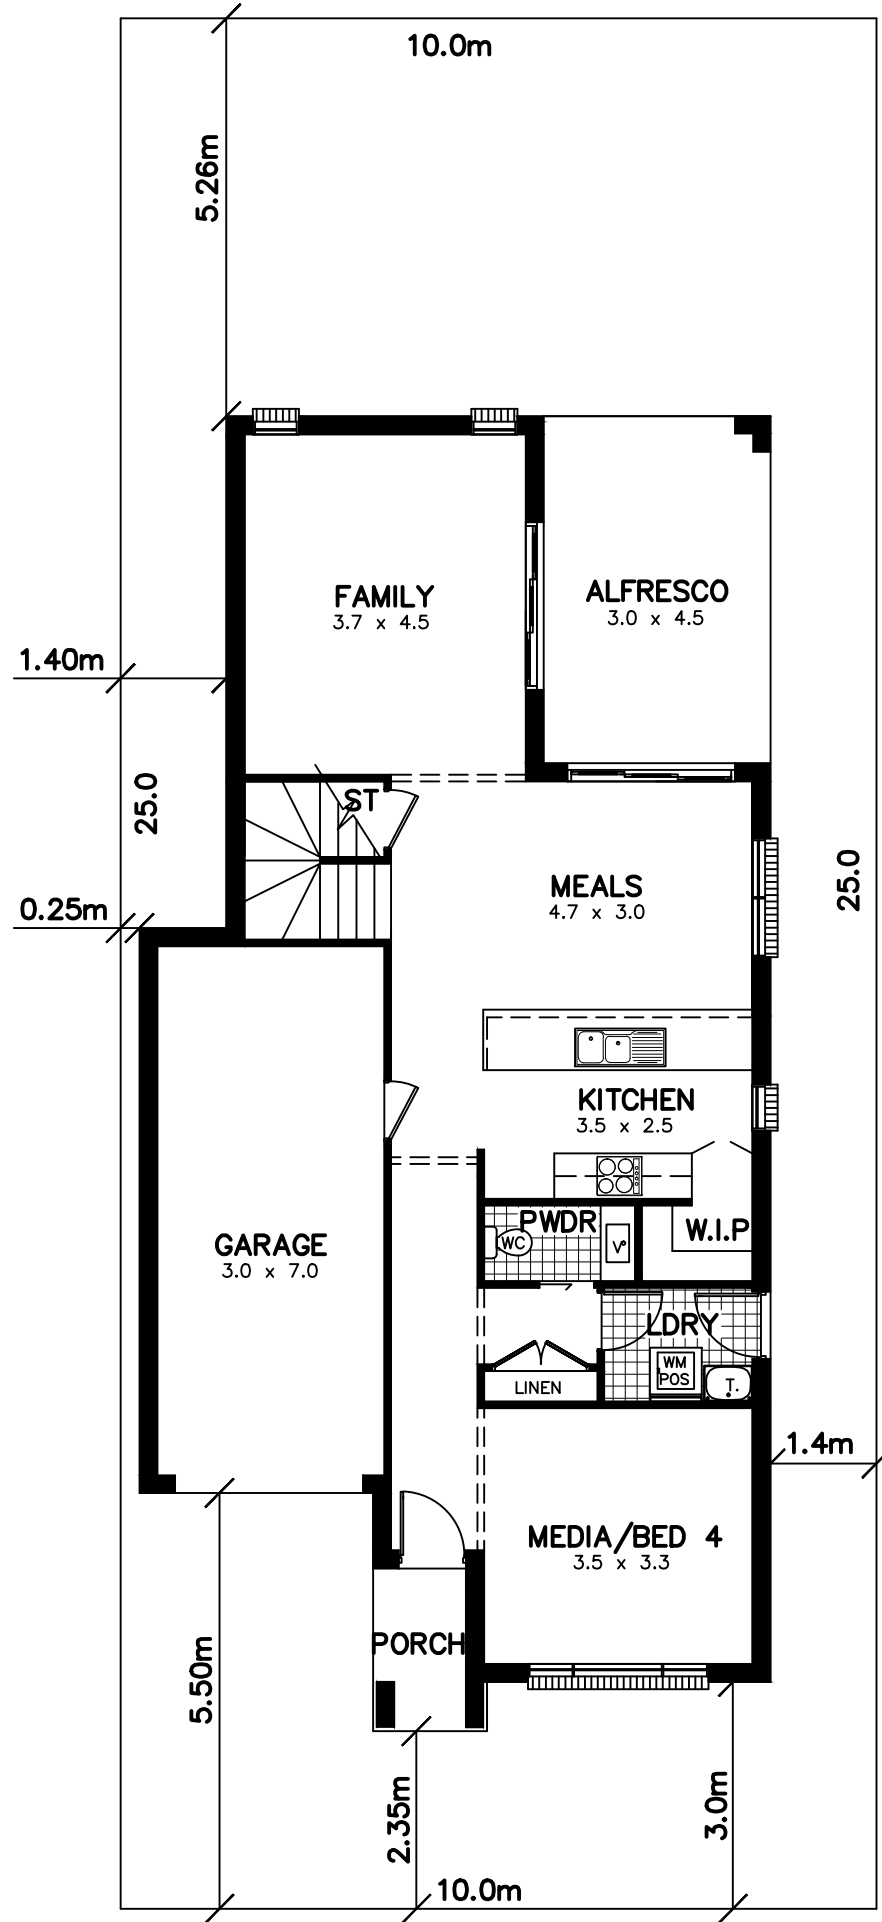

MARINA 3 BED MEDIA/BED 4 ACTIVITIES

Area: 199.09m²
Width: 8.35m
Depth: 17.39m

21.43 SQUARES

* COMPLYING DEVELOPMENT ONLY
(UNLESS ON A >300m² AND 26.5m
DEEP BLOCK AND HOUSE RELOCATED
TO A 4.5m SETBACK)