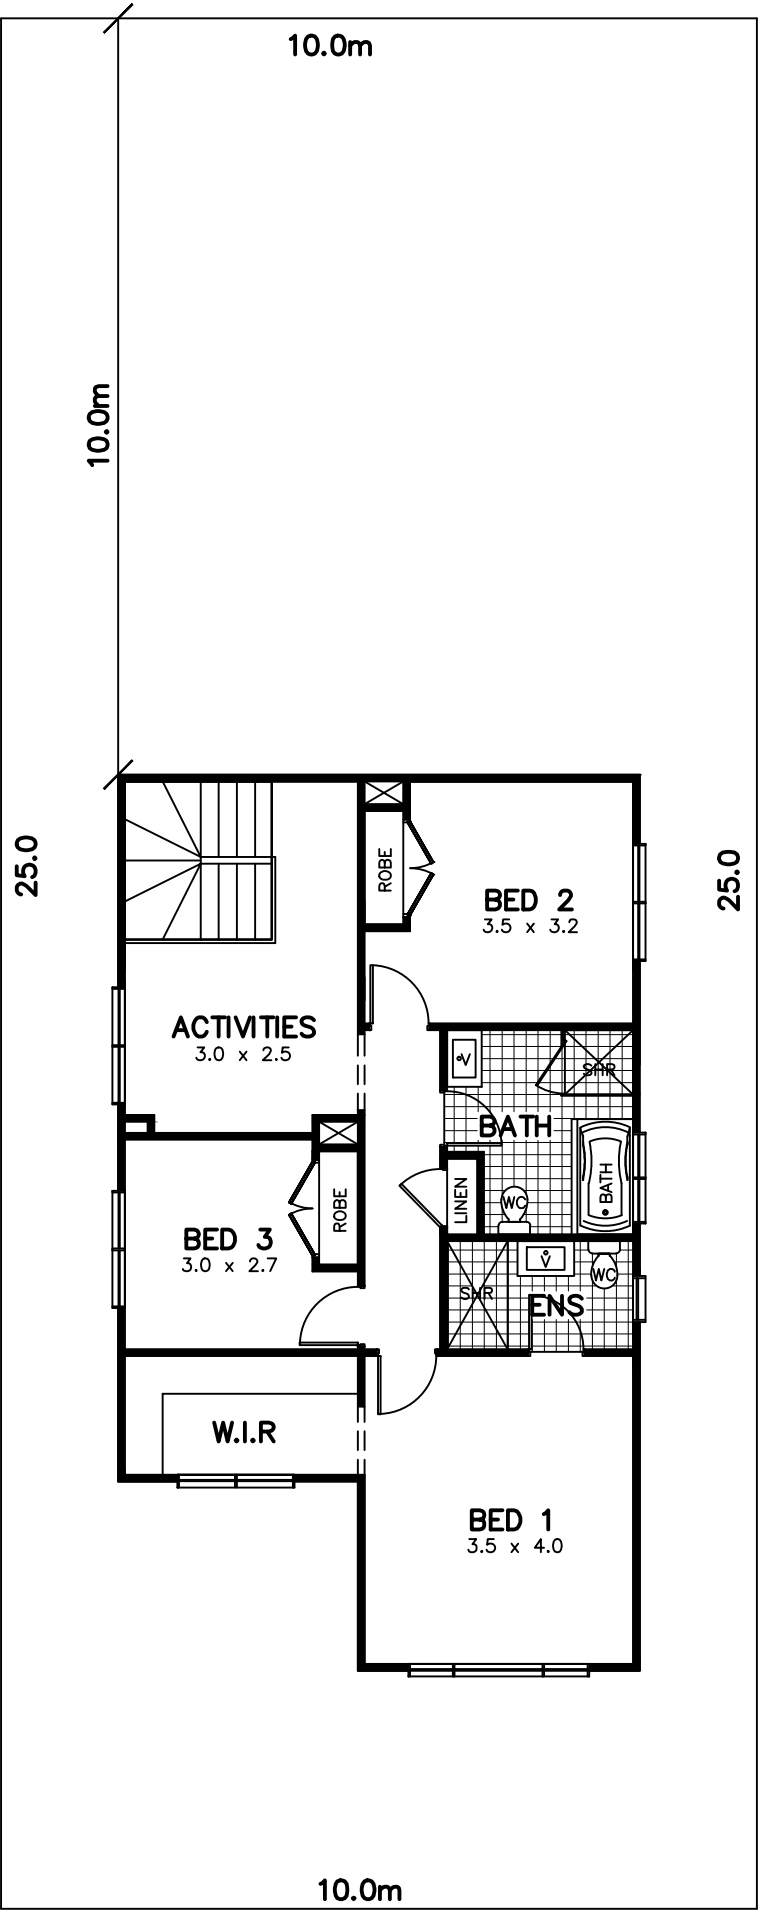

MARINA 3 BED MEDIA/BED 4 ACTIVITIES

Area: 199.09m²
Width: 8.35m
Depth: 17.39m

21.43 SQUARES

* COMPLYING DEVELOPMENT ONLY
(UNLESS ON A >300m² AND 26.5m
DEEP BLOCK AND HOUSE RELOCATED
TO A 4.5m SETBACK)