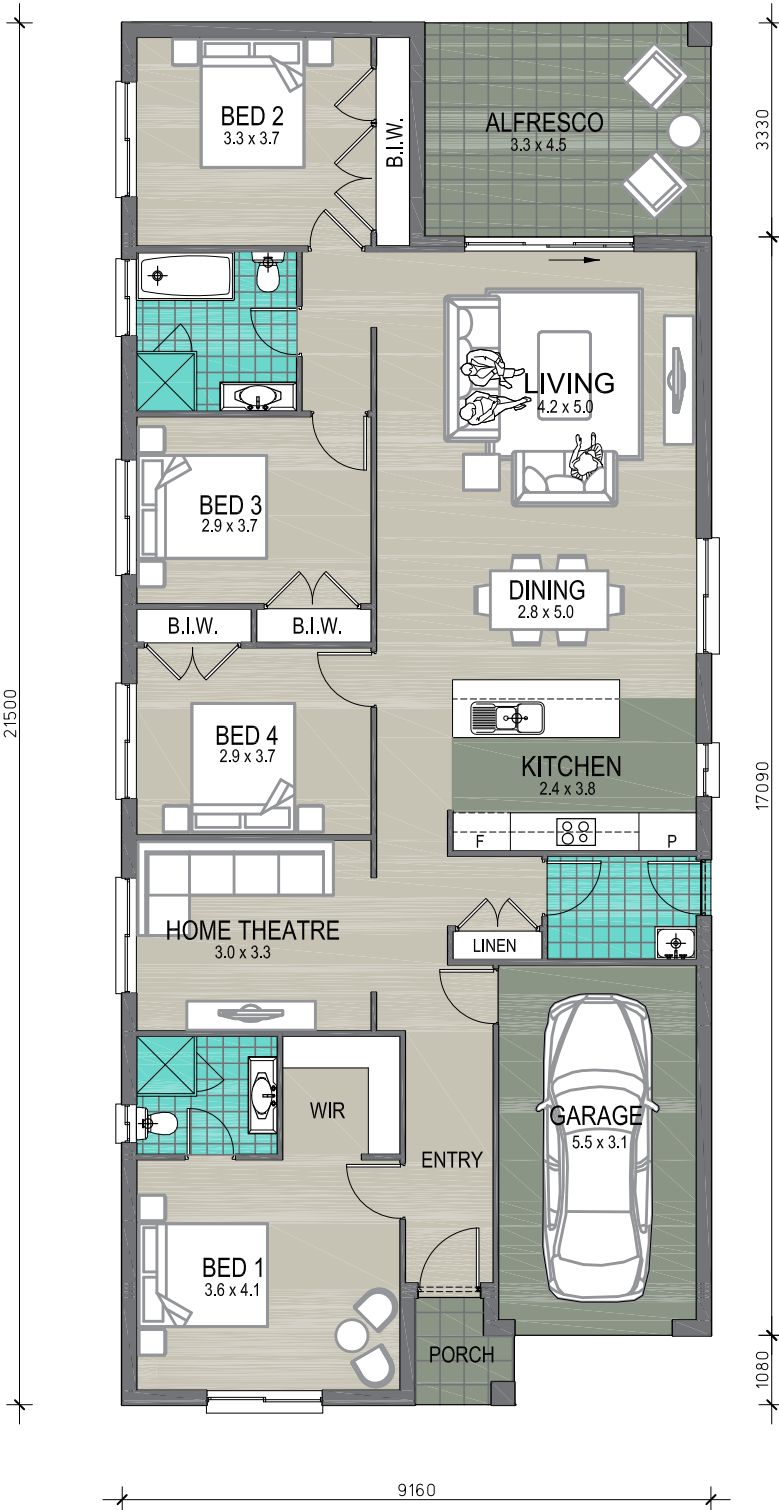

# Maple 4.1 - 11m

To suit 11m wide block

## Areas:

Living Area:	157.25m <sup>2</sup>
Garage:	19.20m <sup>2</sup>
Alfresco:	14.85m <sup>2</sup>
Porch:	2.30m <sup>2</sup>
<b>Total Area:</b>	<b>193.60m<sup>2</sup></b>
<b>Squares:</b>	<b>20.80</b>