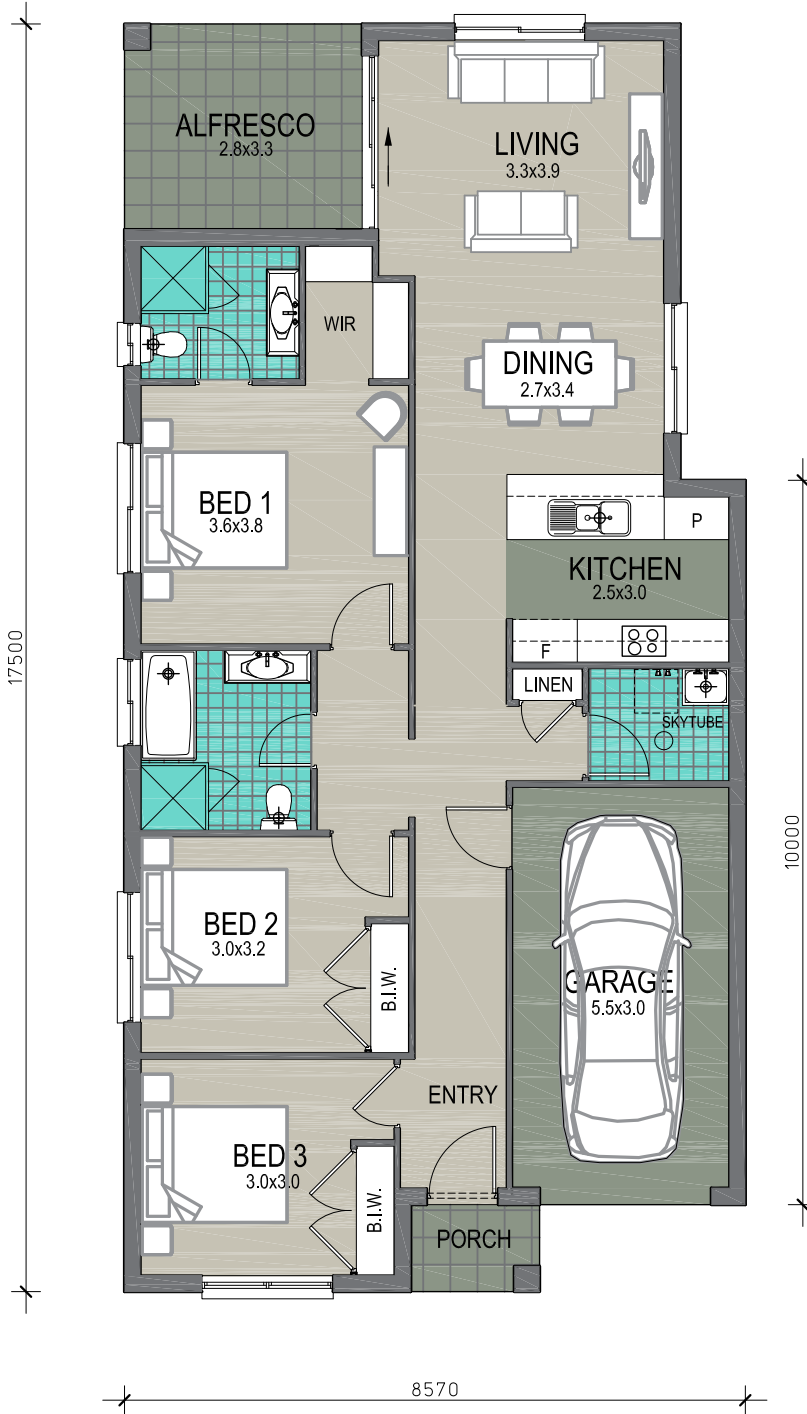

Maple 2 - 10m Zero

To suit 25m - Zero boundary garage side

Areas:

Living Area:	110.90m ²
Garage:	18.60m ²
Alfresco:	9.30m ²
Porch:	2.10m ²
Total Area:	140.90m²
Squares:	15.17

✓ Includes 300mm Eaves