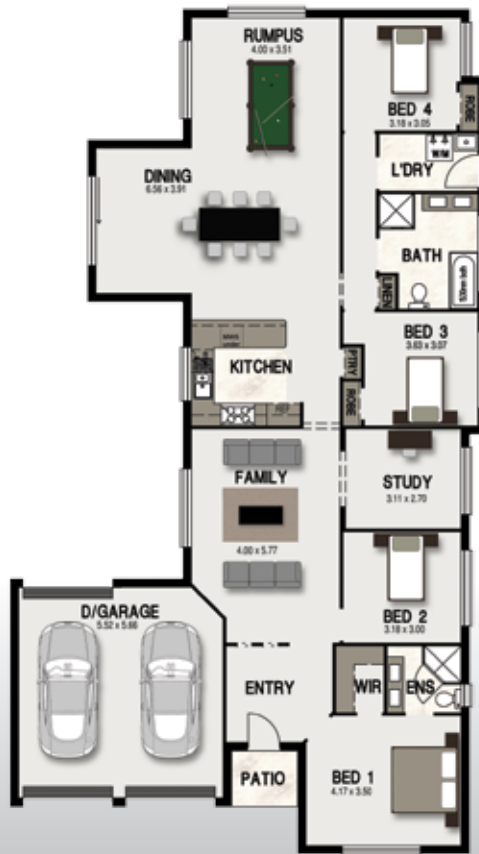

MAPLE FACADE

KOOKABURRA SERIES

KOOKABURRA

WIDTH: 12.78m

LENGTH: 22.70m

SIZE: 231.73 sqm

24.91 squares

KOOKABURRA, SERIES 1, 3, 4 & 5 FACADES

MEDITERRANEAN FACADE

MODERN FACADE

PINE FACADE

SICILIAN FACADE

KOOKABURRA SERIES 3

WIDTH: 12.78m
LENGTH: 22.70m
SIZE: 214.51 sqm

23.06 squares

KOOKABURRA SERIES 4

WIDTH: 13.16m
LENGTH: 19.58m
SIZE: 195.11 sqm
 (includes optional Alfresco)

20.97 squares

KOOKABURRA, SERIES 1, 3, 4 & 5 FACADES

TRADITIONAL FACADE

CLASSIC FACADE

FEDERATION FACADE

MAPLE FACADE

KOOKABURRA SERIES 5

WIDTH: 12.78m
LENGTH: 22.70m
SIZE: 237.83 sqm
 (includes optional
 5th Bedroom)

25.57 squares

CONTEMPORARY FACADE

MEDITERRANEAN FACADE

MODERN FACADE

PINE FACADE

SICILIAN FACADE

KOOKABURRA