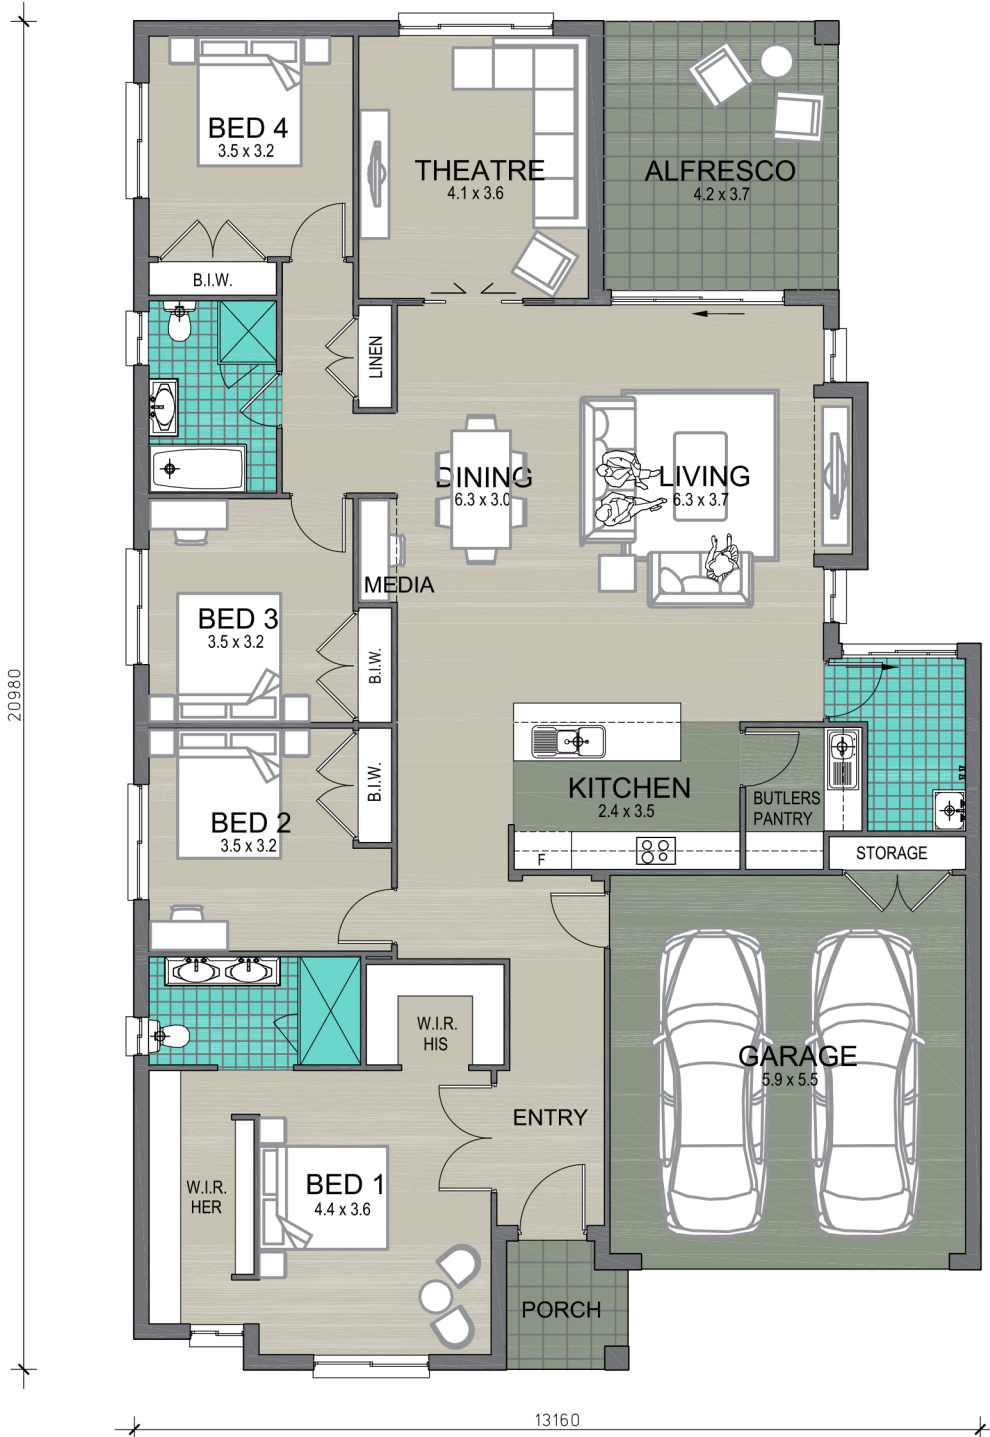

Iluka 4

To suit 15m wide block

4 2 2 1

Areas:

Living Area:	190.70m ²
Garage:	36.95m ²
Porch:	3.60m ²
Alfresco:	15.35m ²
Total Area:	246.60m²
Squares:	26.55