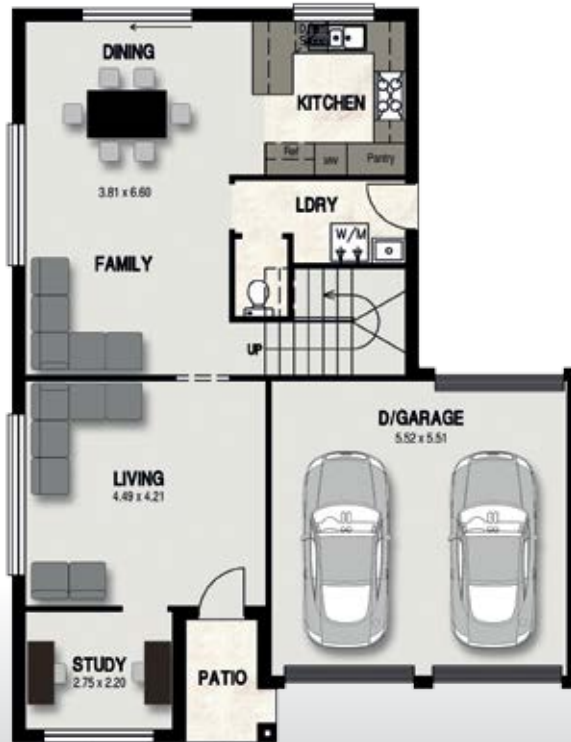

LINEAR FACADE

# HUMMINGBIRD SERIES 7

**WIDTH:** 10.58m  
**LENGTH:** 13.67m  
**SIZE:** 204.95 sqm

**22.03 squares**

Floorplans illustrated are subject to change without notice. Errors & Omissions Excepted.

URBAN FACADE

## SERIES 7 FACADES

CLASSIC FACADE

OAKWOOD FACADE

TRADITIONAL FACADE

CLASSIC OAKWOOD FACADE