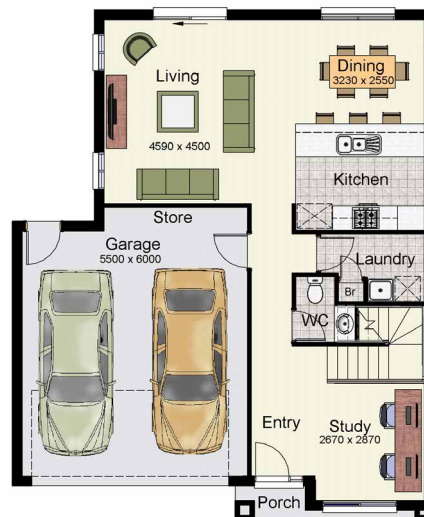

Standard Facade Shown

# The HALIFAX 192

Residence GF	72.08m <sup>2</sup>
Residence FF	79.06m <sup>2</sup>
Garage	39.37m <sup>2</sup>
Porch	1.41m <sup>2</sup>
<b>Total</b>	<b>191.91m<sup>2</sup></b> <b>(20.66sq.s.)</b>
<b>Width</b>	10.30m
<b>Length</b>	12.47m

Ground Floor

First Floor

Standard Facade Shown