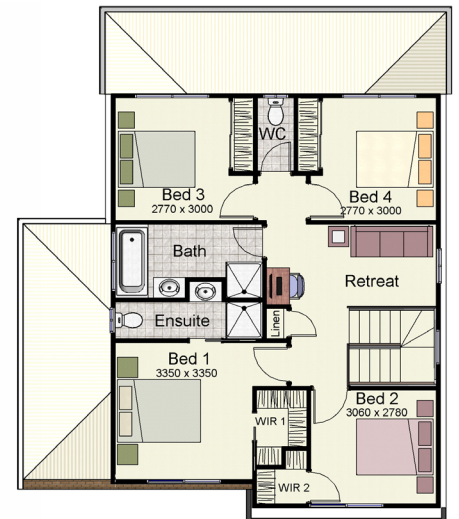

Standard Facade Shown

# The HALIFAX 192

Residence GF	72.08m <sup>2</sup>
Residence FF	79.06m <sup>2</sup>
Garage	39.37m <sup>2</sup>
Porch	1.41m <sup>2</sup>
<b>Total</b>	<b>191.91m<sup>2</sup></b> <b>(20.66sq.s.)</b>
<b>Width</b>	10.30m
<b>Length</b>	12.47m

Ground Floor

First Floor

Standard Facade Shown