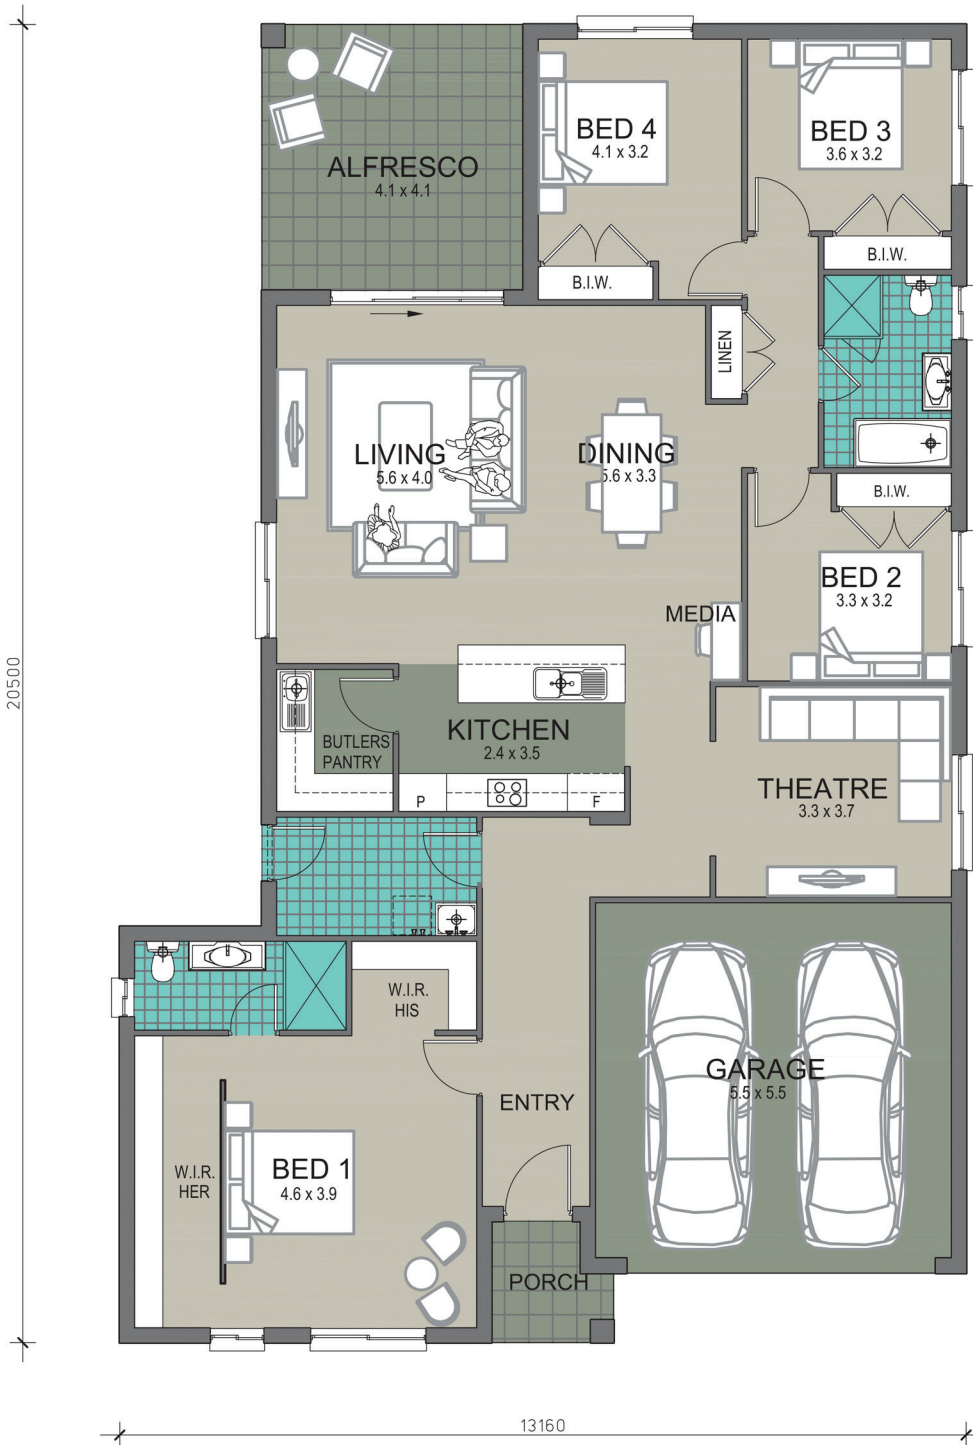

Grevillea 4.1

To suit 15m wide block

Areas:

Living Area:	179.35m ²
Garage:	33.50m ²
Porch:	3.20m ²
Alfresco:	16.85m ²
Total Area:	232.90m²
Squares:	25.10

- ✓ Also suits 28m lot length
- ✓ Suits Corner Blocks