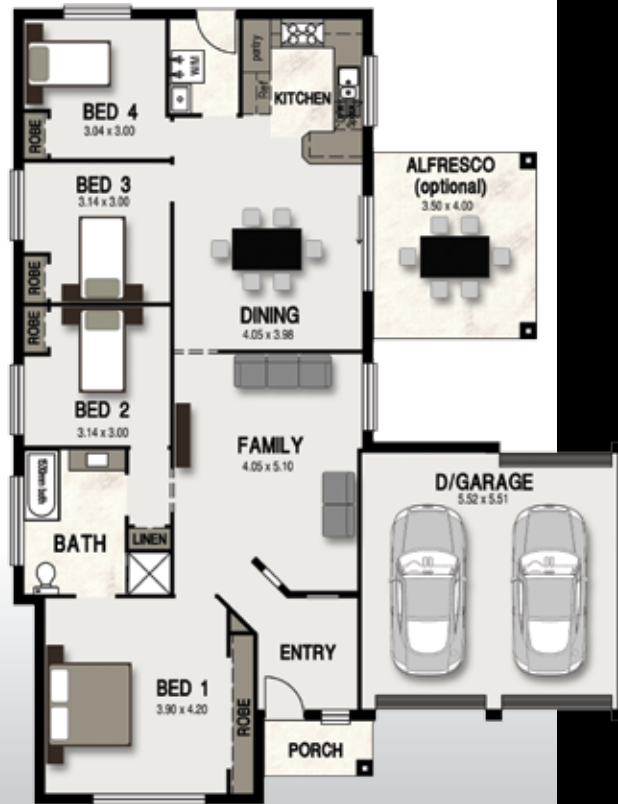

GLENOAK FACADE

EAGLEWOOD

EAGLEWOOD

WIDTH: 13.16m
LENGTH: 17.03m
SIZE: 174.34 sqm
 (includes optional
 Alfresco)

18.74 squares

MODERN FACADE

BEACH FACADE

CLASSIC FACADE