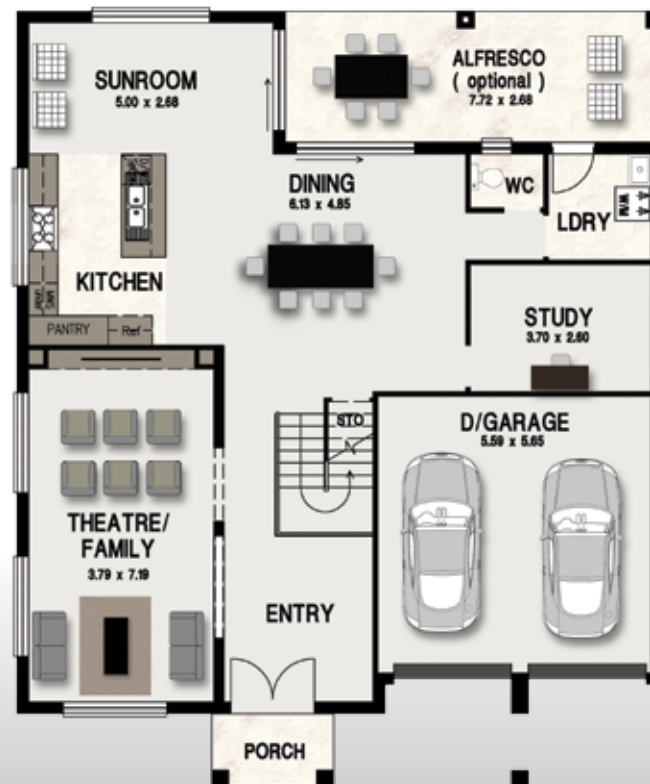

Eagle Homes, an award winning builder, has display centres across NSW.

EAGLEVIEW SERIES 3

WIDTH: 13.20m

LENGTH: 15.84m

SIZE: 317.91 sqm
(includes optional Alfresco)

34.18 squares

SERIES 3 FACADES

TRADITIONAL FACADE

HORIZON FACADE

SUNSET FACADE

METRO FACADE