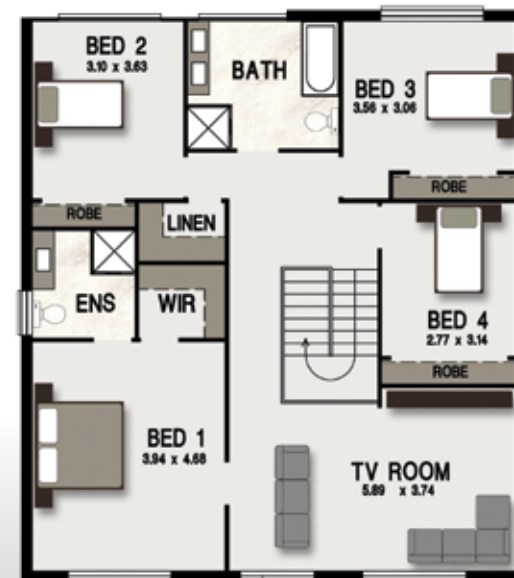

Eagle Homes, an award winning builder, has display centres across NSW.

EAGLEVIEW SERIES 3

WIDTH: 13.20m

LENGTH: 15.84m

SIZE: 317.91 sqm
(includes optional Alfresco)

34.18 squares

SERIES 3 FACADES

TRADITIONAL FACADE

HORIZON FACADE

SUNSET FACADE

METRO FACADE