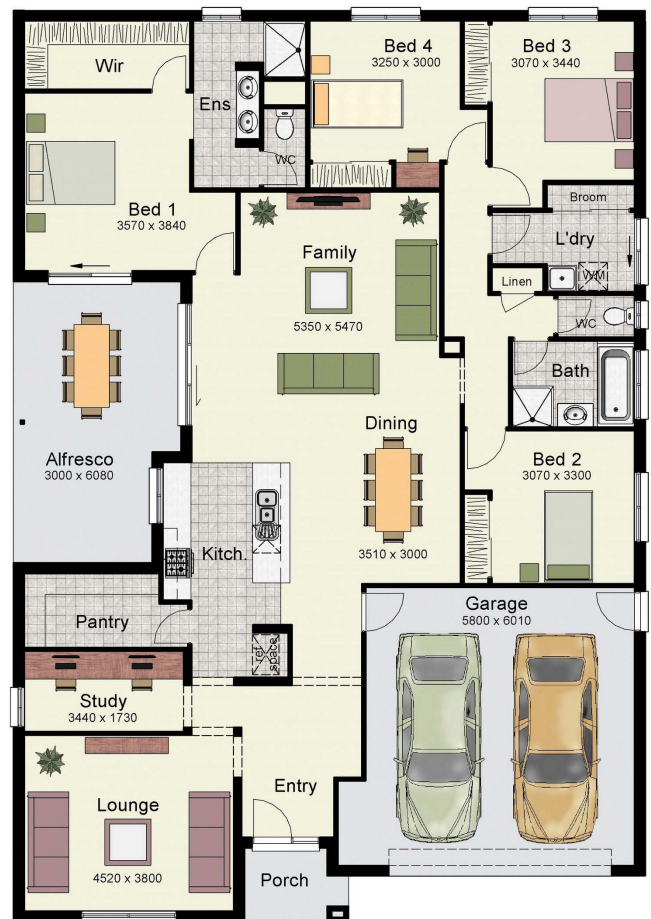

Optional Facade

The EUREKA 263

Residence	200.01m ²
Garage	39.06m ²
Alfresco	20.52m ²
Porch	3.31m ²
Total	262.91m² (28.30sqs.)
Width	13.65m
Length	19.73m

Haven Facade

Orana Facade