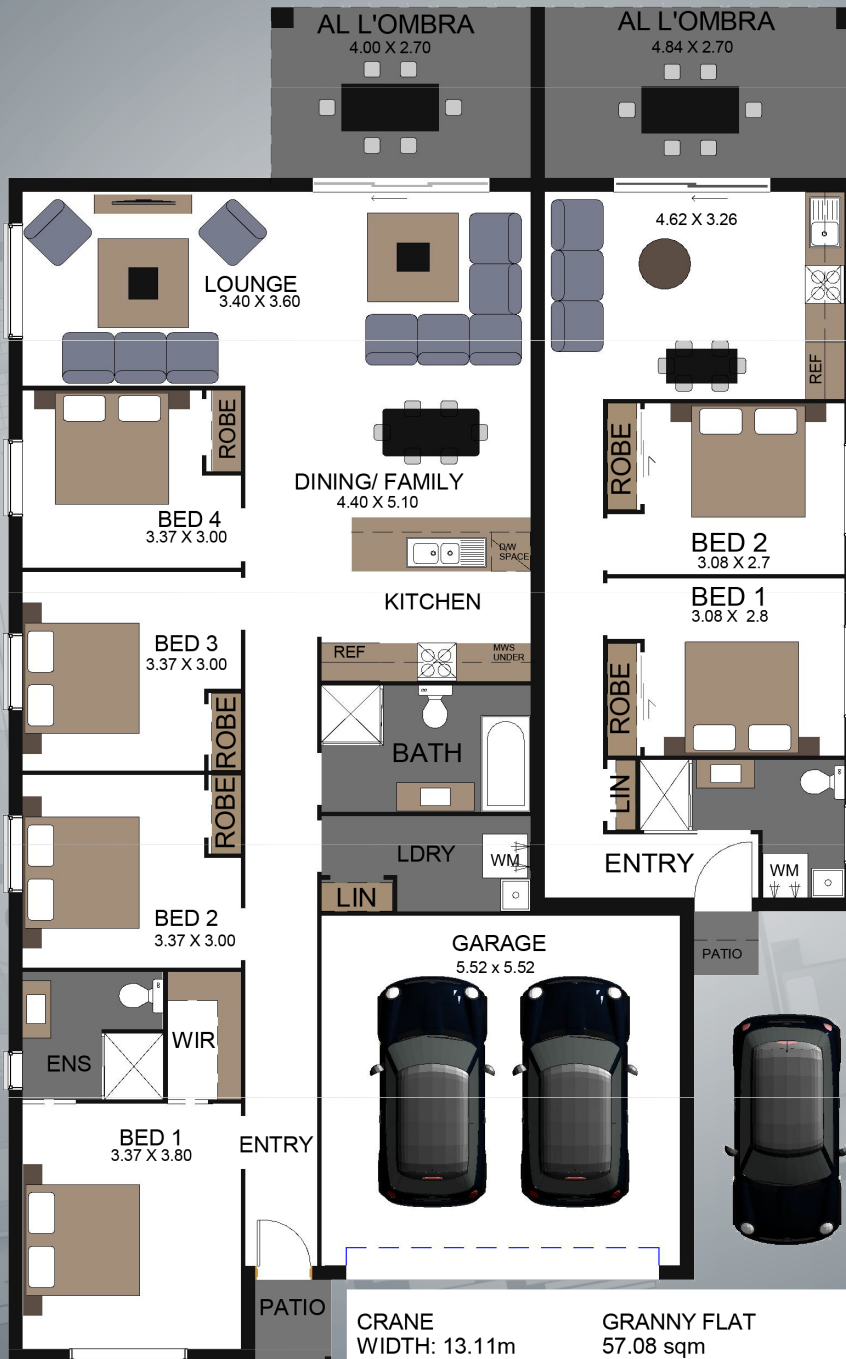

Designed for a 15m wide Block

 **4+2**  
 **2+1**  
 **2**

CRANE WIDTH: 13.11m LENGTH: 21.41m SIZE: 173.88 sqm 18.70 Squares	GRANNY FLAT 57.08 sqm AL L'OMBRA/PATIO 14.36 sqm Total 71.44 sqm 7.68 Squares
---	---

Artist Impression Only

 **WIDTH: 13.11m**
 **LENGTH: 21.41m**
 **m2**
 **SIZE Total 245.32m2**
 **SQ**
 **Squares: 26.40 SQ**