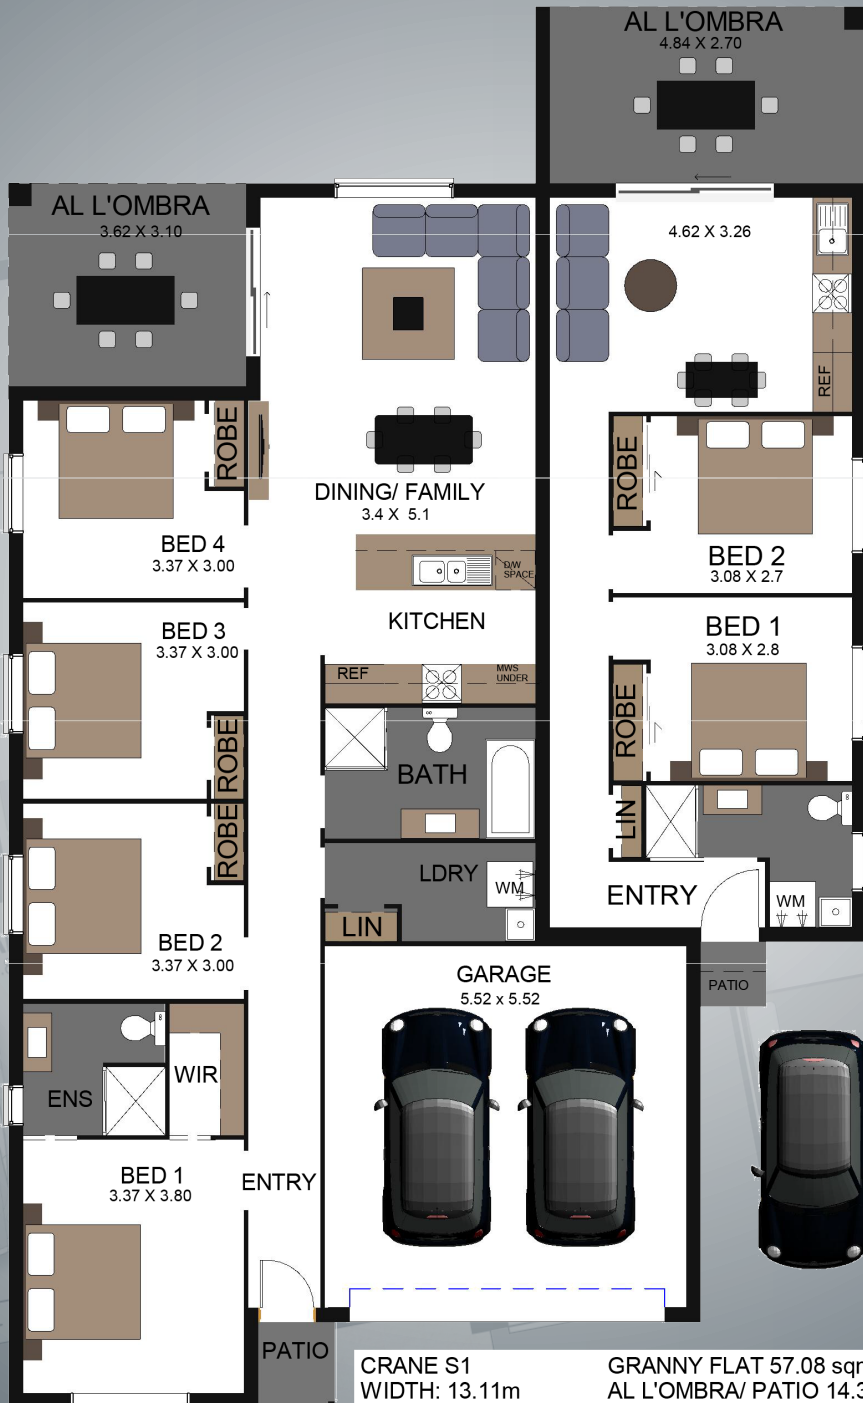

Designed for a 15m wide Block

 **4+2**
 **2+1**
 **2**

CRANE S1
WIDTH: 13.11m
LENGTH: 21.41m
SIZE: 162.57 sqm
17.82 Squares

GRANNY FLAT 57.08 sqm
AL L'OMBRA/ PATIO 14.36 sqm
TOTAL 71.44
Squares 7.68

Artist Impression Only

 **WIDTH: 13.11m**  **LENGTH: 21.41m** **m2** **SIZE Total 234m2** **SQ** **Squares: 25.18 SQ**