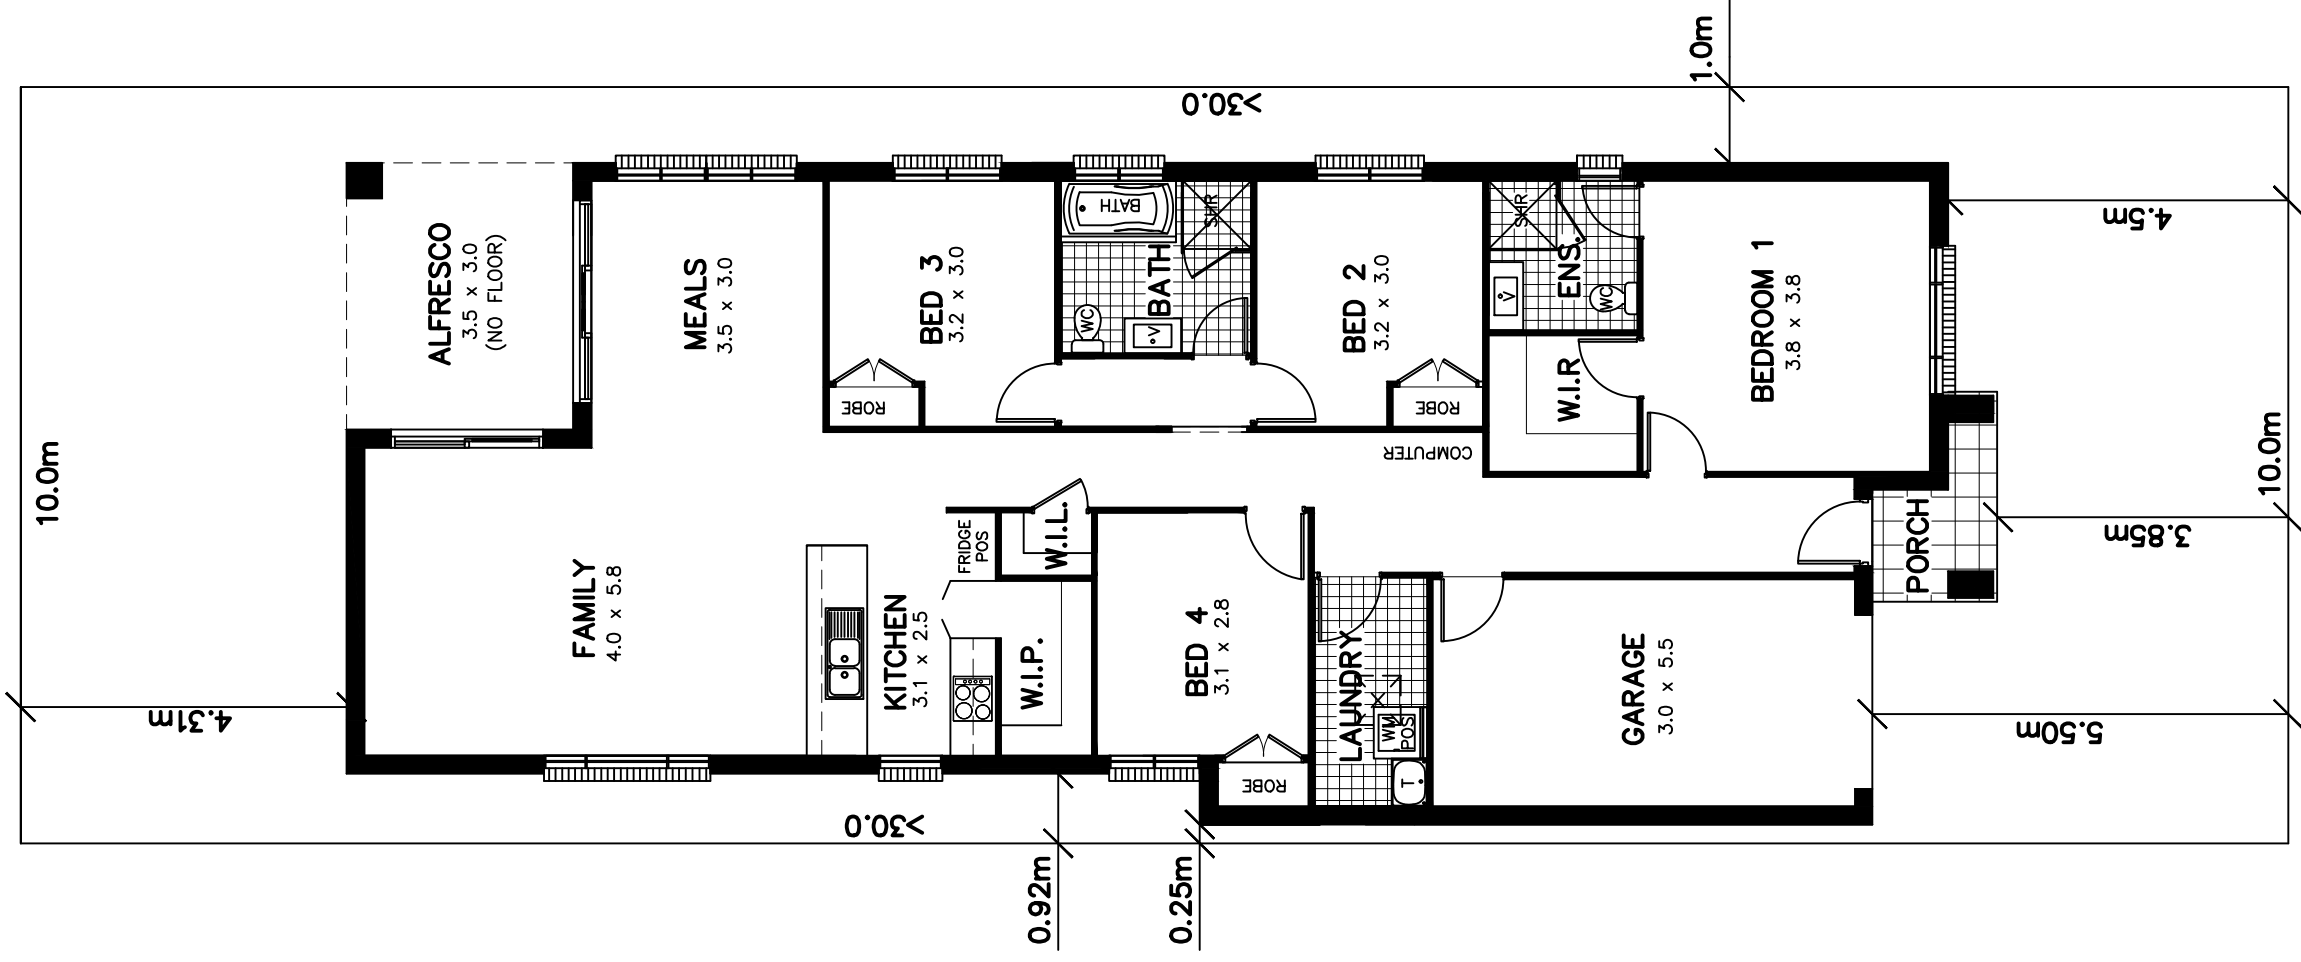

# CAPRI 4 BED

Area: 176.68m<sup>2</sup>  
Width: 8.75m  
Depth: 21.84m

19.01 SQUARES