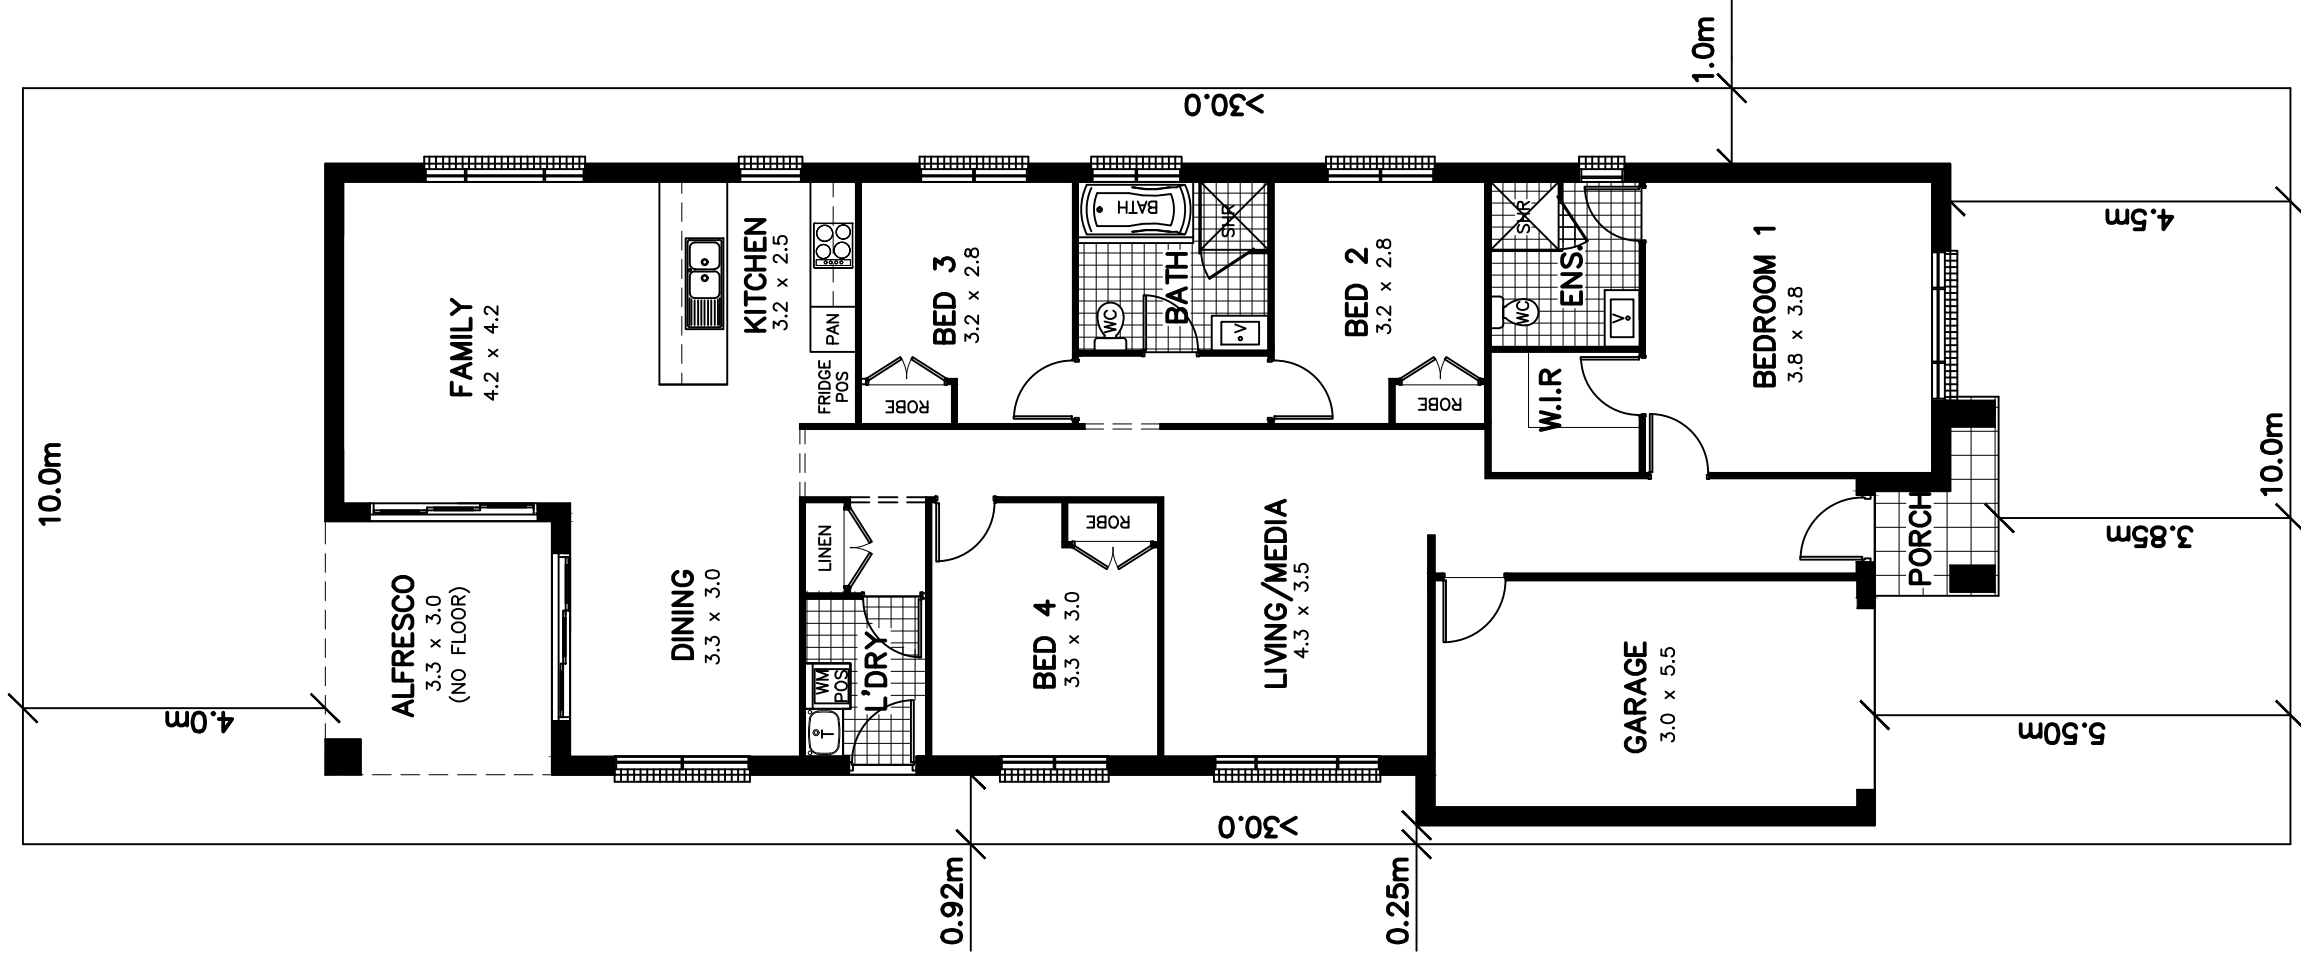

CAPRI 4 BED LIVING/MEDIA

Area: 177.10m²
Width: 8.75m
Depth: 22.15m

19.06 SQUARES