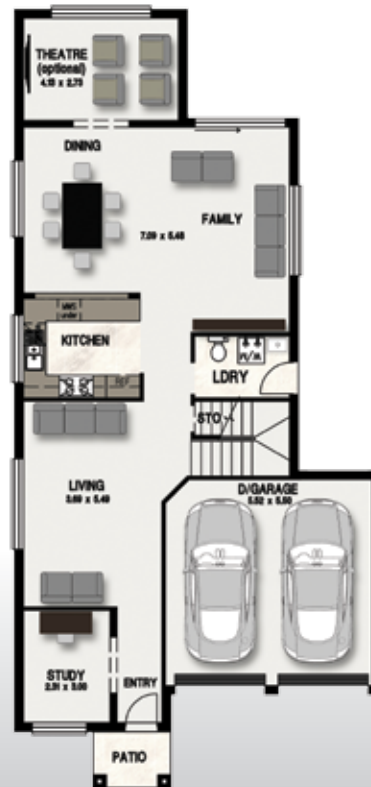

CLASSIC OAKWOOD FACADE

BROLGA SERIES

BROLGA

WIDTH: 9.78m

LENGTH: 20.78m

SIZE: 254.53 sqm
(includes optional Theatre)

27.36 squares

OAKWOOD FACADE

BROLGA FACADES

TRADITIONAL FACADE

CLASSIC FACADE

CLASSIC MAPLE FACADE

CLASSIC OAKWOOD FACADE

BROLGA SERIES 2

WIDTH: 10.35m
LENGTH: 18.29m
SIZE: 242.89 sqm
(includes optional Sunroom)

26.11 squares

ULTRA CLASSIC FACADE

SERIES 2 FACADES

CLASSIC FACADE

OAKWOOD FACADE

CLASSIC OAKWOOD FACADE

CONTEMPORARY FACADE

BROLGA SERIES 3

WIDTH: 10.35m

LENGTH: 15.38m

SIZE: 259.18 sqm
(includes optional Rumpus)

27.86 squares

SERIES 3 FACADES

TRADITIONAL FACADE

OAKWOOD FACADE

ULTRA METRO FACADE

METRO FACADE