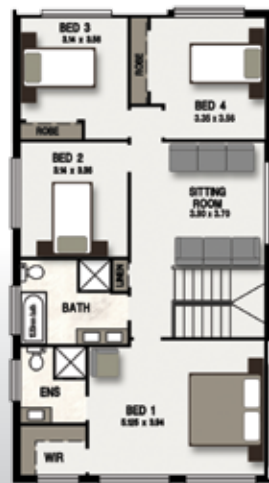

CLASSIC OAKWOOD FACADE

BROLGA SERIES

BROLGA

WIDTH: 9.78m

LENGTH: 20.78m

SIZE: 254.53 sqm
(includes optional Theatre)

27.36 squares

OAKWOOD FACADE

BROLGA FACADES

TRADITIONAL FACADE

CLASSIC FACADE

CLASSIC MAPLE FACADE

CLASSIC OAKWOOD FACADE

BROLGA SERIES 2

WIDTH: 10.35m
LENGTH: 18.29m
SIZE: 242.89 sqm
(includes optional Sunroom)

26.11 squares

ULTRA CLASSIC FACADE

SERIES 2 FACADES

CLASSIC FACADE

OAKWOOD FACADE

CLASSIC OAKWOOD FACADE

CONTEMPORARY FACADE

BROLGA SERIES 3

WIDTH: 10.35m

LENGTH: 15.38m

SIZE: 259.18 sqm
(includes optional Rumpus)

27.86 squares

SERIES 3 FACADES

TRADITIONAL FACADE

OAKWOOD FACADE

ULTRA METRO FACADE

METRO FACADE