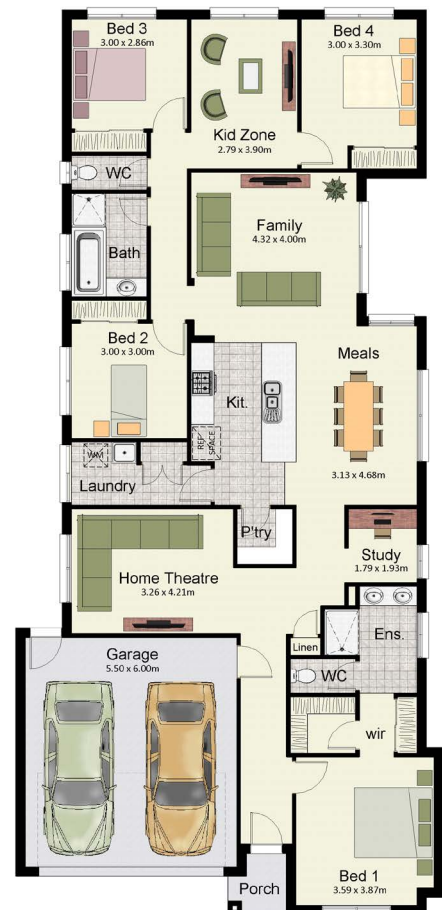

Optional Orana Facade

# The BIRCHGROVE 222

Residence	184.07m <sup>2</sup>
Garage	36.19m <sup>2</sup>
Porch	2.15m <sup>2</sup>
<b>Total</b>	<b>222.41m<sup>2</sup></b> <b>(23.94sqs.)</b>
Width	11.10m
Length	23.58m

Moreton Facade