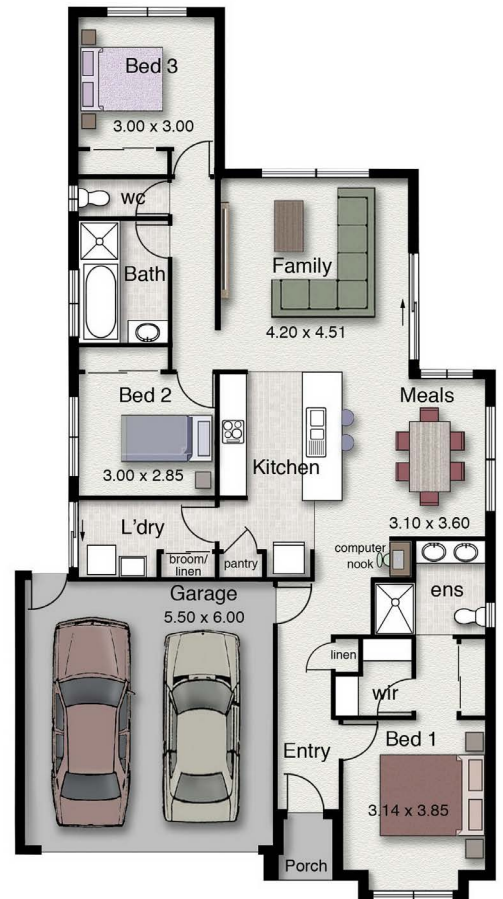

Optional Haven Facade

The BIRCHGROVE 164

| | |
|------------------|--|
| Residence | 126.54m ² |
| Garage | 36.24m ² |
| Porch | 1.69m ² |
| Total | 164.47m² (17.70sqs.) |
| Width | 10.65m |
| Length | 20.30m |