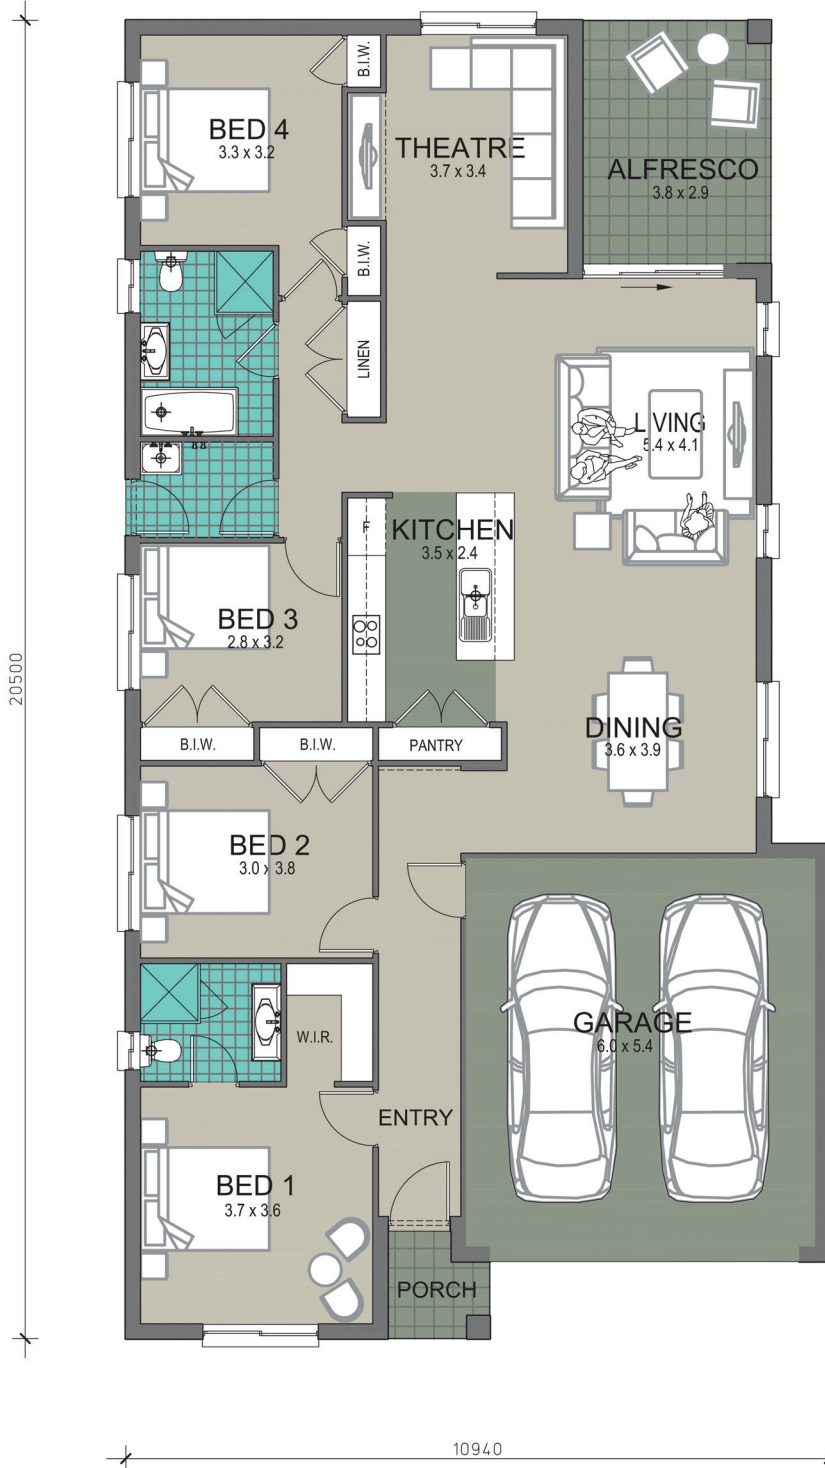

Azalea 4.1

To suit 13.0m wide block

4 2 2 1

Areas:

Living Area:	157.10m ²
Garage:	35.70m ²
Porch:	2.40m ²
Alfresco:	11.10m ²
Total Area:	206.30m²
Squares:	22.20

✓ Adaptable to suit 12.5m Zero
Allotment block width