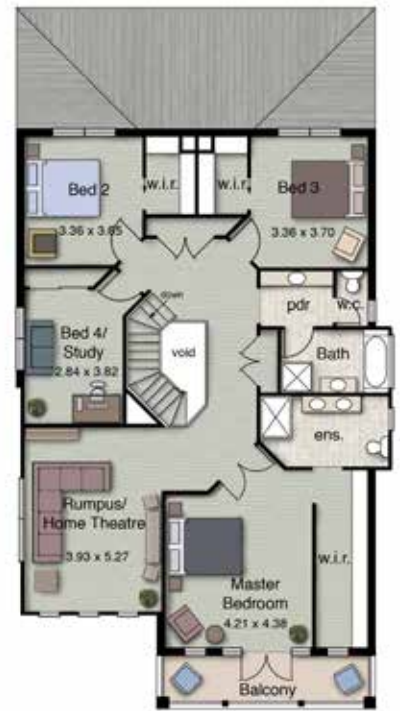

Optional Facade Shown

The ARIZONA 374

Residence GF	137.85m ²
Residence FF	149.20m ²
Garage	37.90m ²
Alfresco	19.61m ²
Balcony	9.42m ²
Porch	11.12m ²
Verandah	8.99m ²
Total	374.09m² (40.27sqs.)
Width	11.90m
Length	19.99m

Ground Floor

First Floor