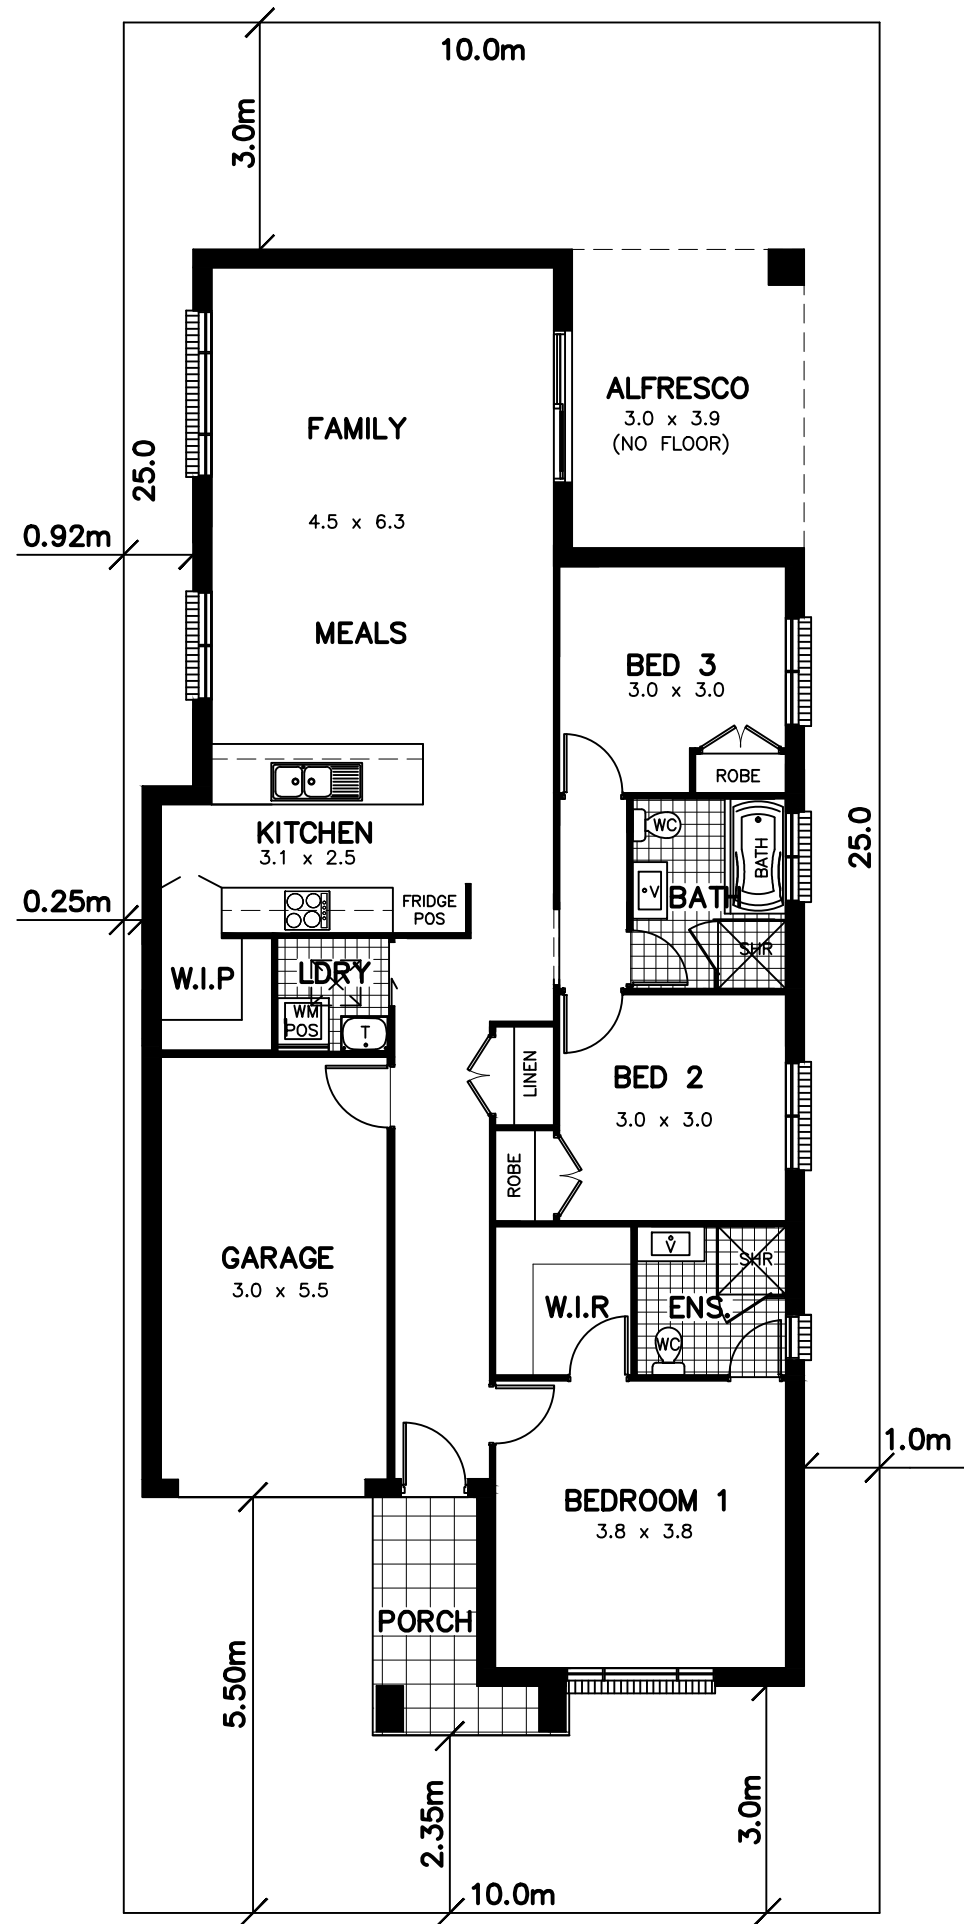

VIVA 3 BED

Area: 155.57m²
 Width: 8.75m
 Depth: 19.65m

16.74 SQUARES

* COMPLYING DEVELOPMENT ONLY
 (UNLESS ON A >300m² AND 26.5m
 DEEP BLOCK AND HOUSE RELOCATED
 TO A 4.5m SETBACK)