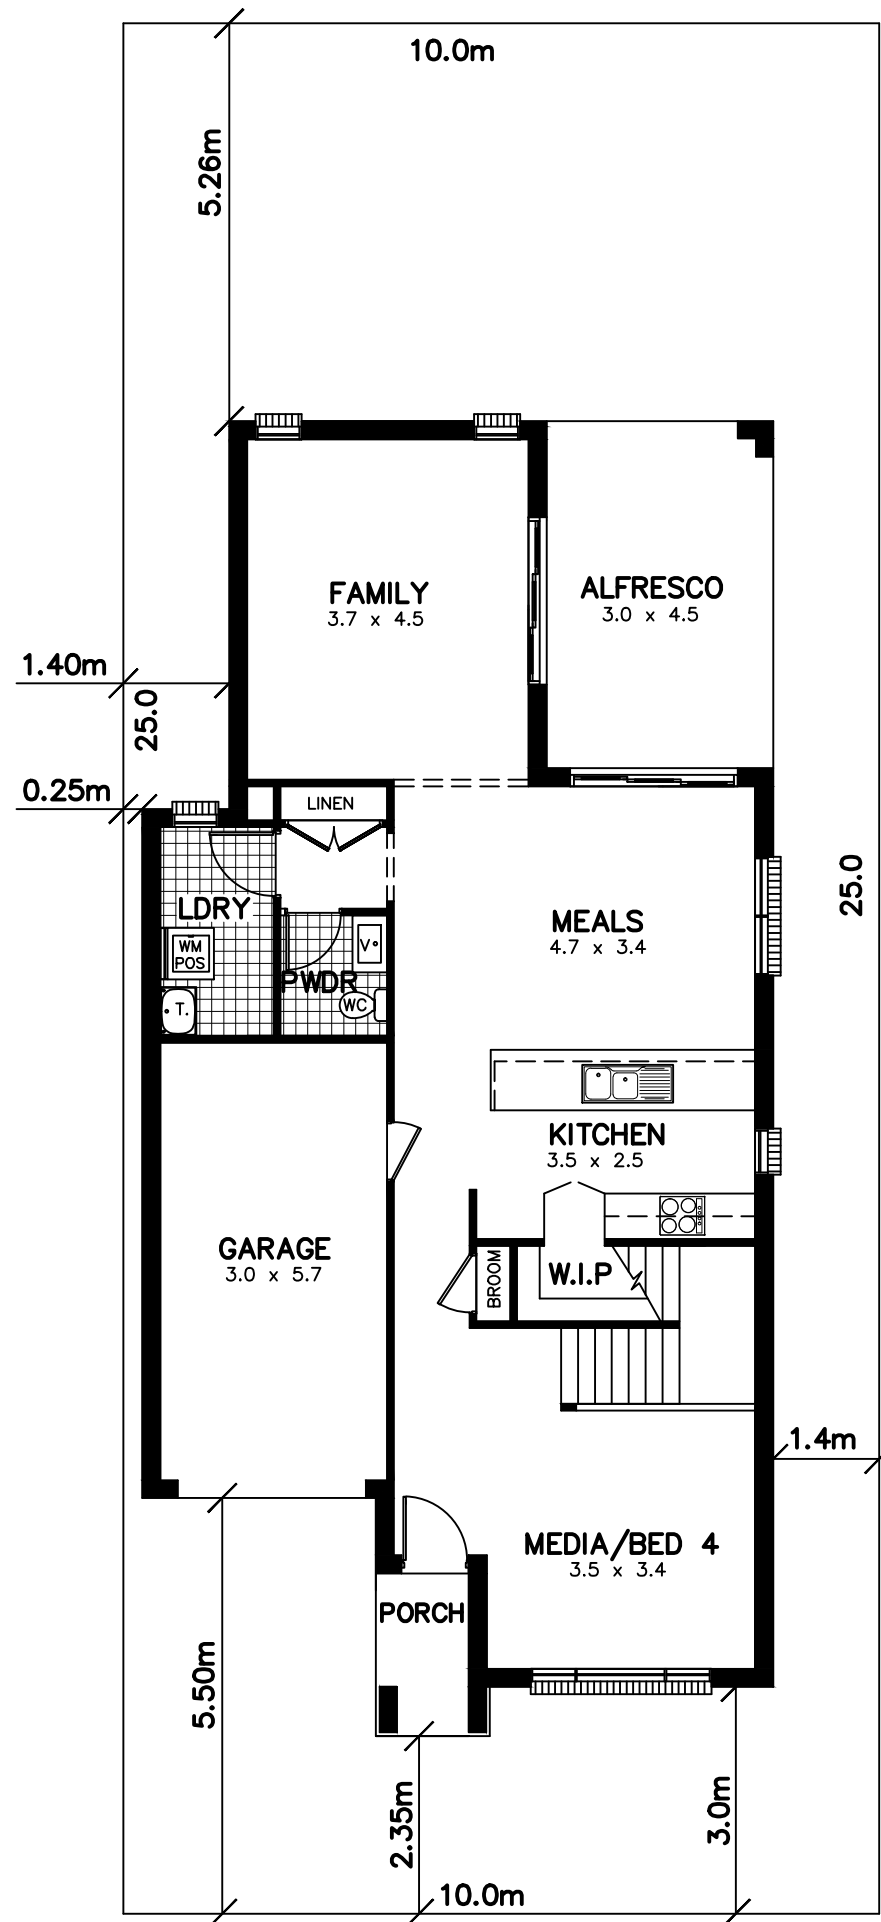

MARINA 3 BED MEDIA/BED 4 STUDY CONVERSE

Area: 201.10m²
 Width: 8.35m
 Depth: 17.39m

21.54 SQUARES

* COMPLYING DEVELOPMENT ONLY
 (UNLESS ON A >300m² AND 26.5m
 DEEP BLOCK AND HOUSE RELOCATED
 TO A 4.5m SETBACK)