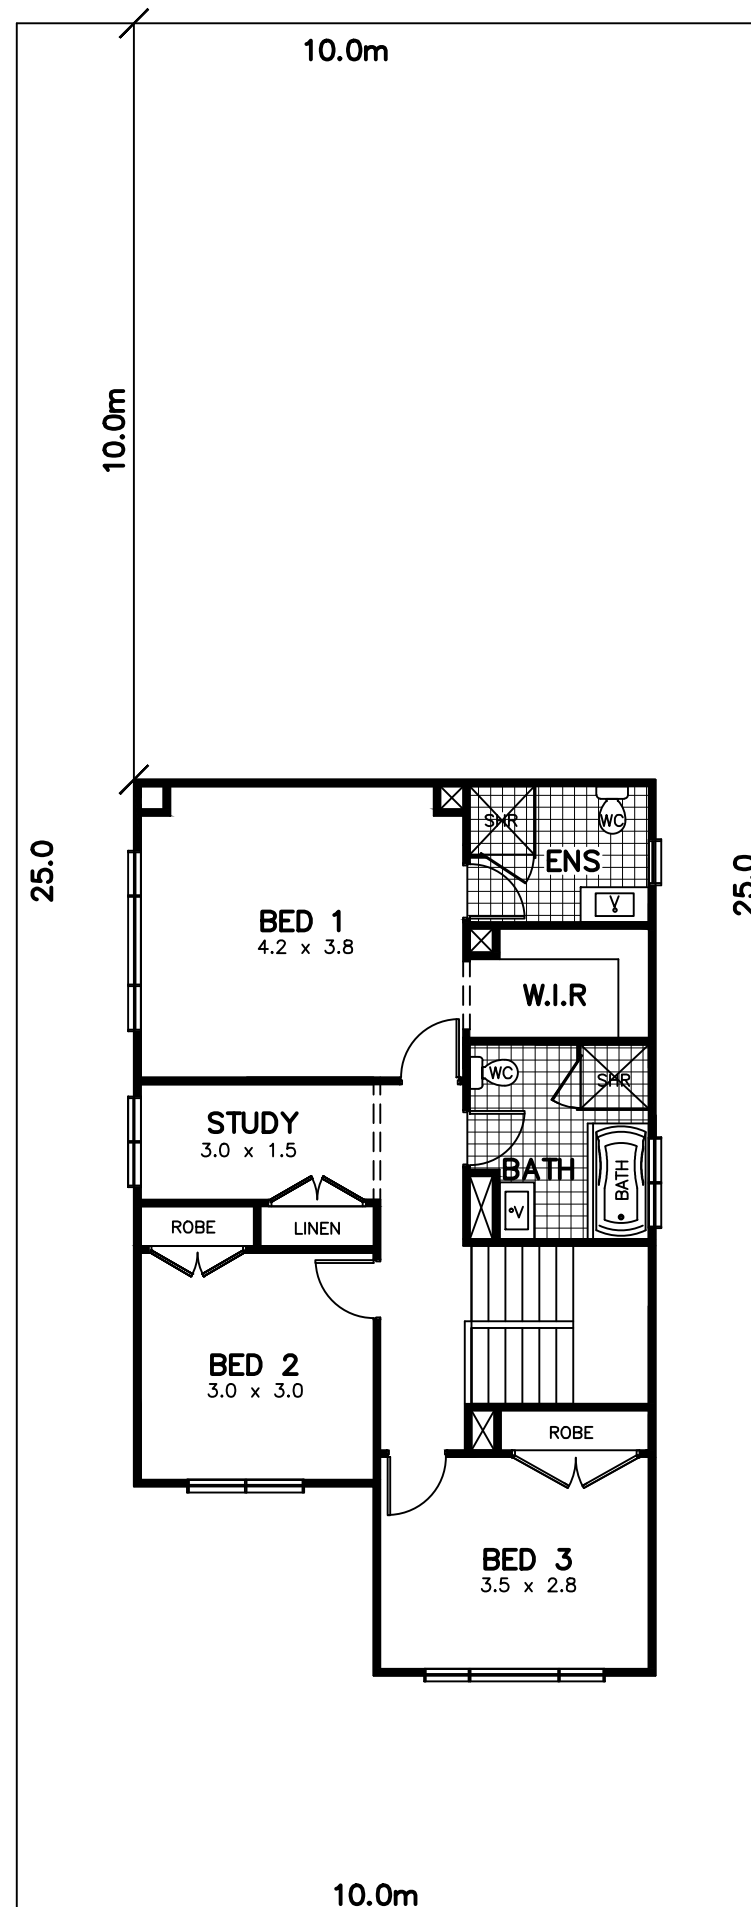

MARINA 3 BED MEDIA/BED 4 STUDY CONVERSE

Area: 201.10m²
 Width: 8.35m
 Depth: 17.39m

21.54 SQUARES

* COMPLYING DEVELOPMENT ONLY
 (UNLESS ON A >300m² AND 26.5m
 DEEP BLOCK AND HOUSE RELOCATED
 TO A 4.5m SETBACK)